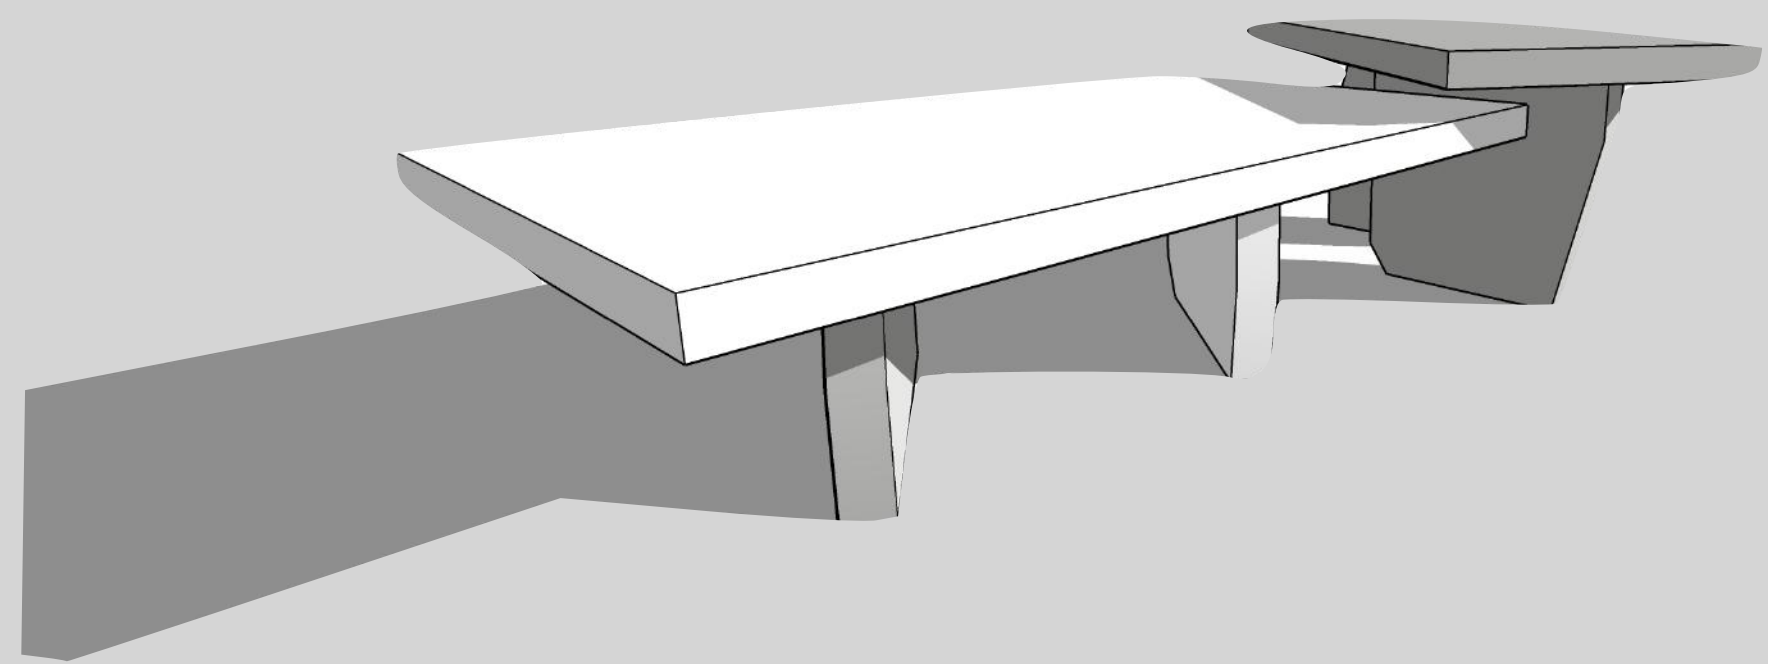

Custom made Furniture

BENCH

Wall mirror

Dining table

Dining table

Desk + Bench

Console

Console

Console with wall mirror

Set of 3 stools

3,6 cm

35 cm

40 cm

42,8 cm

40 cm

40,0 cm

Console + mirror

Console + mirror

Paravent

Dining table

Rotating bed

Set of 2 coffee tables

Office Floor lamp

Office hanging lamp

Small desk

Big office desk