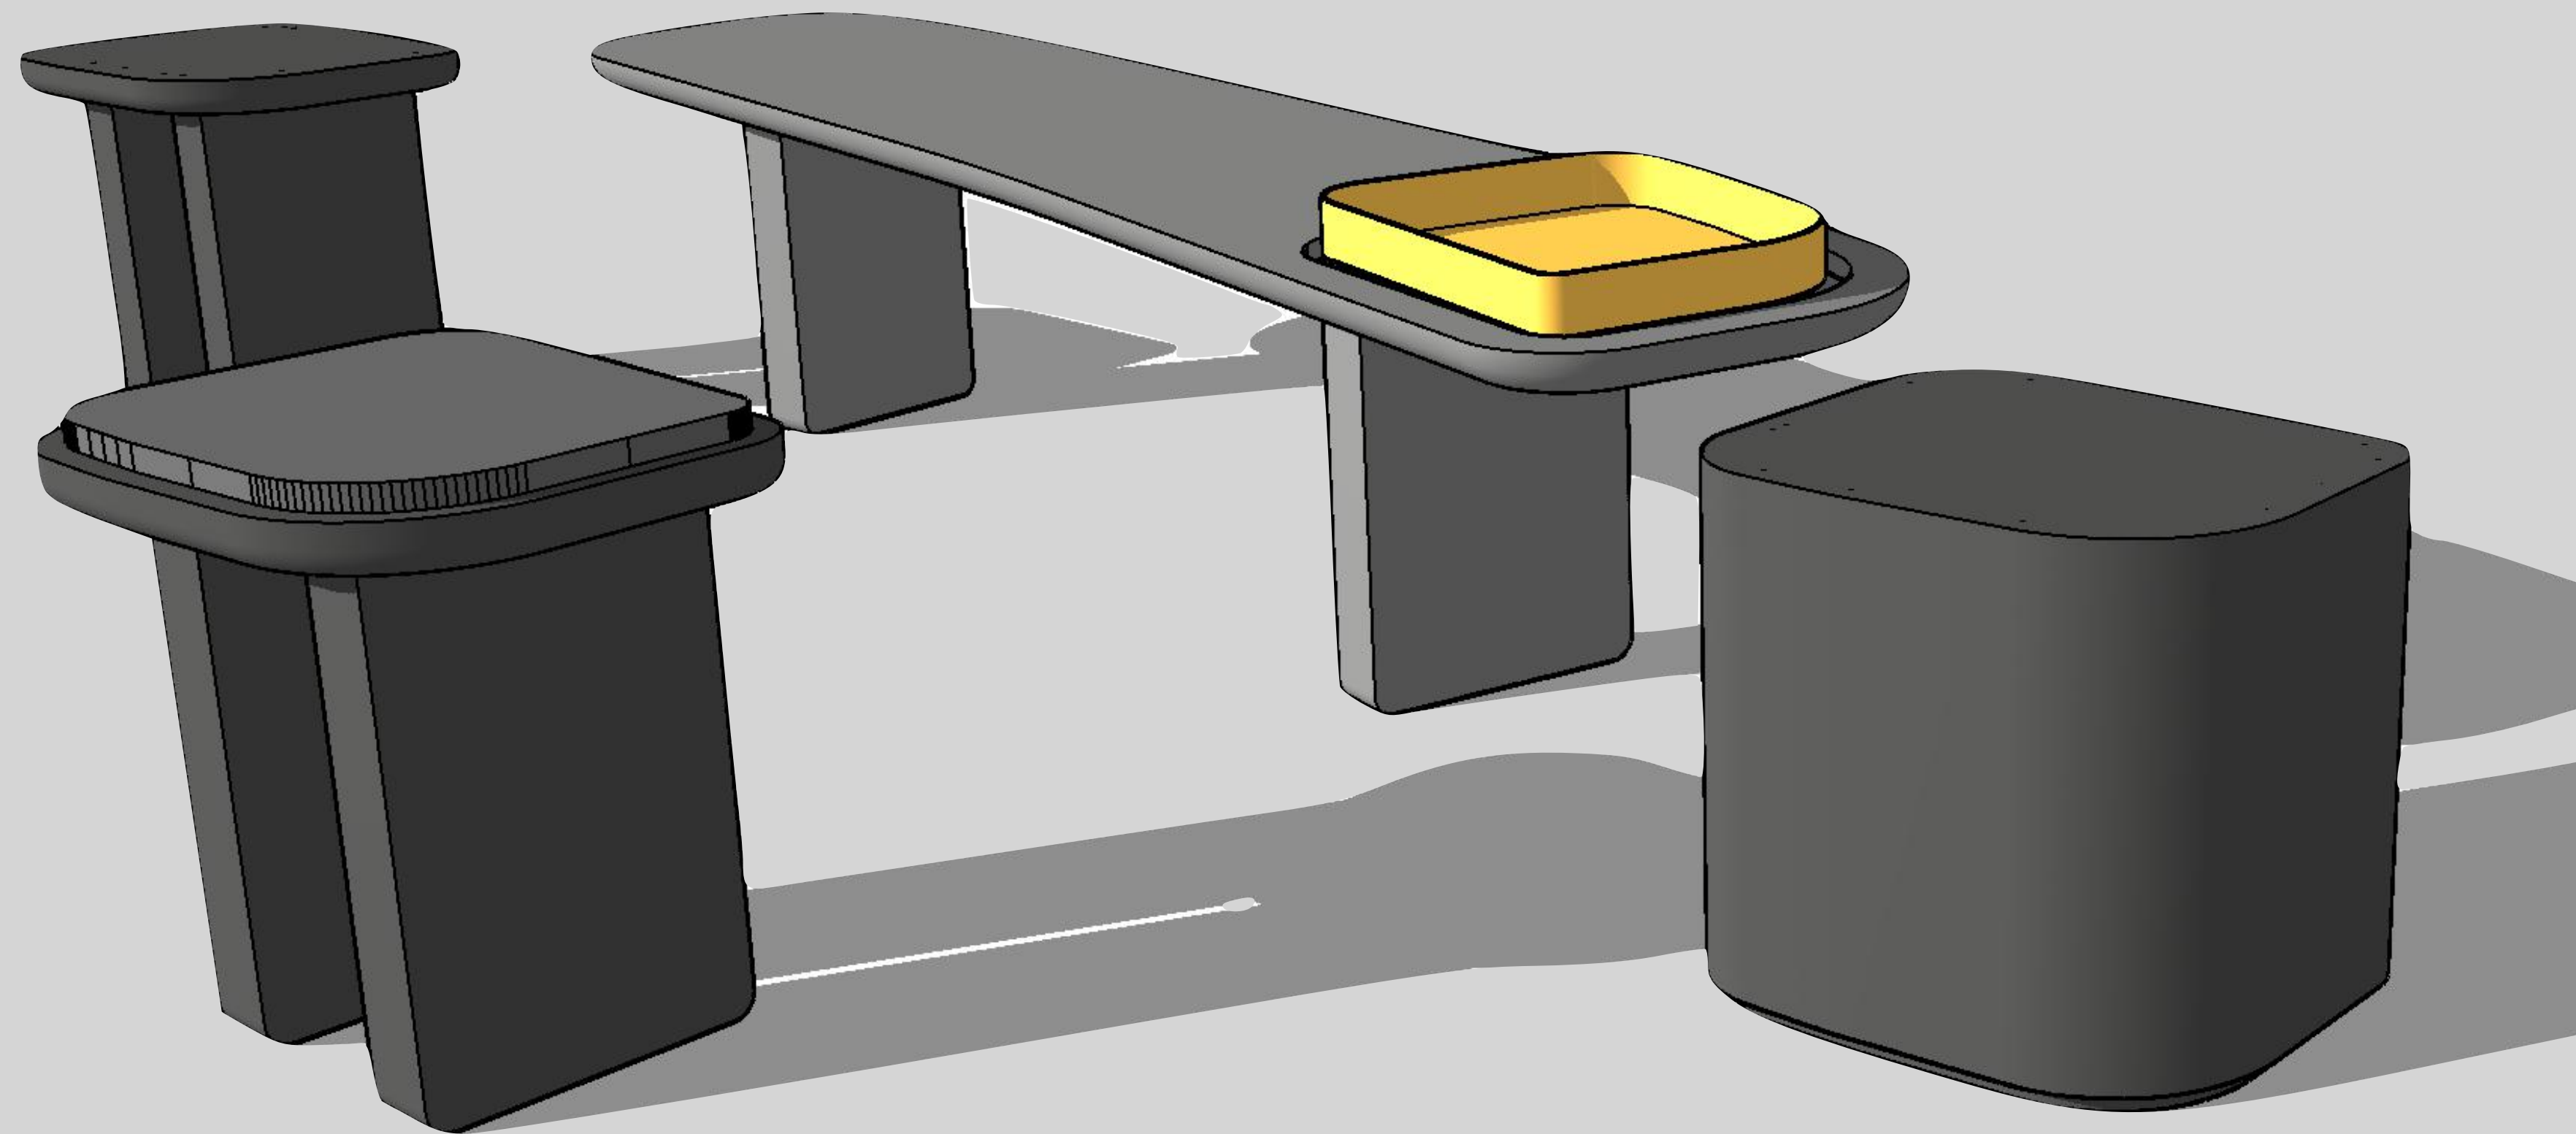

Custom made Furniture

BENCH

Wall mirror

Dining table

Dining table

Desk + Bench

Console

Console

Console with wall mirror

Set of 3 stools

3,6 cm

35 cm

40 cm

42,8 cm

40 cm

40,0 cm

45,6 cm

2,0 cm

4,0 cm

34,6 cm

40,0 cm

2,0 cm

6,6 cm

Set of 3 stools

Trays

Trays

Set of 3 wooden Trays

Set of 3 wooden Trays

Star Wars themed bar

Star Wars themed bar, shelves and mirror

Star Wars themed cinema sofa for 6 people

Set of 3 coffee tables