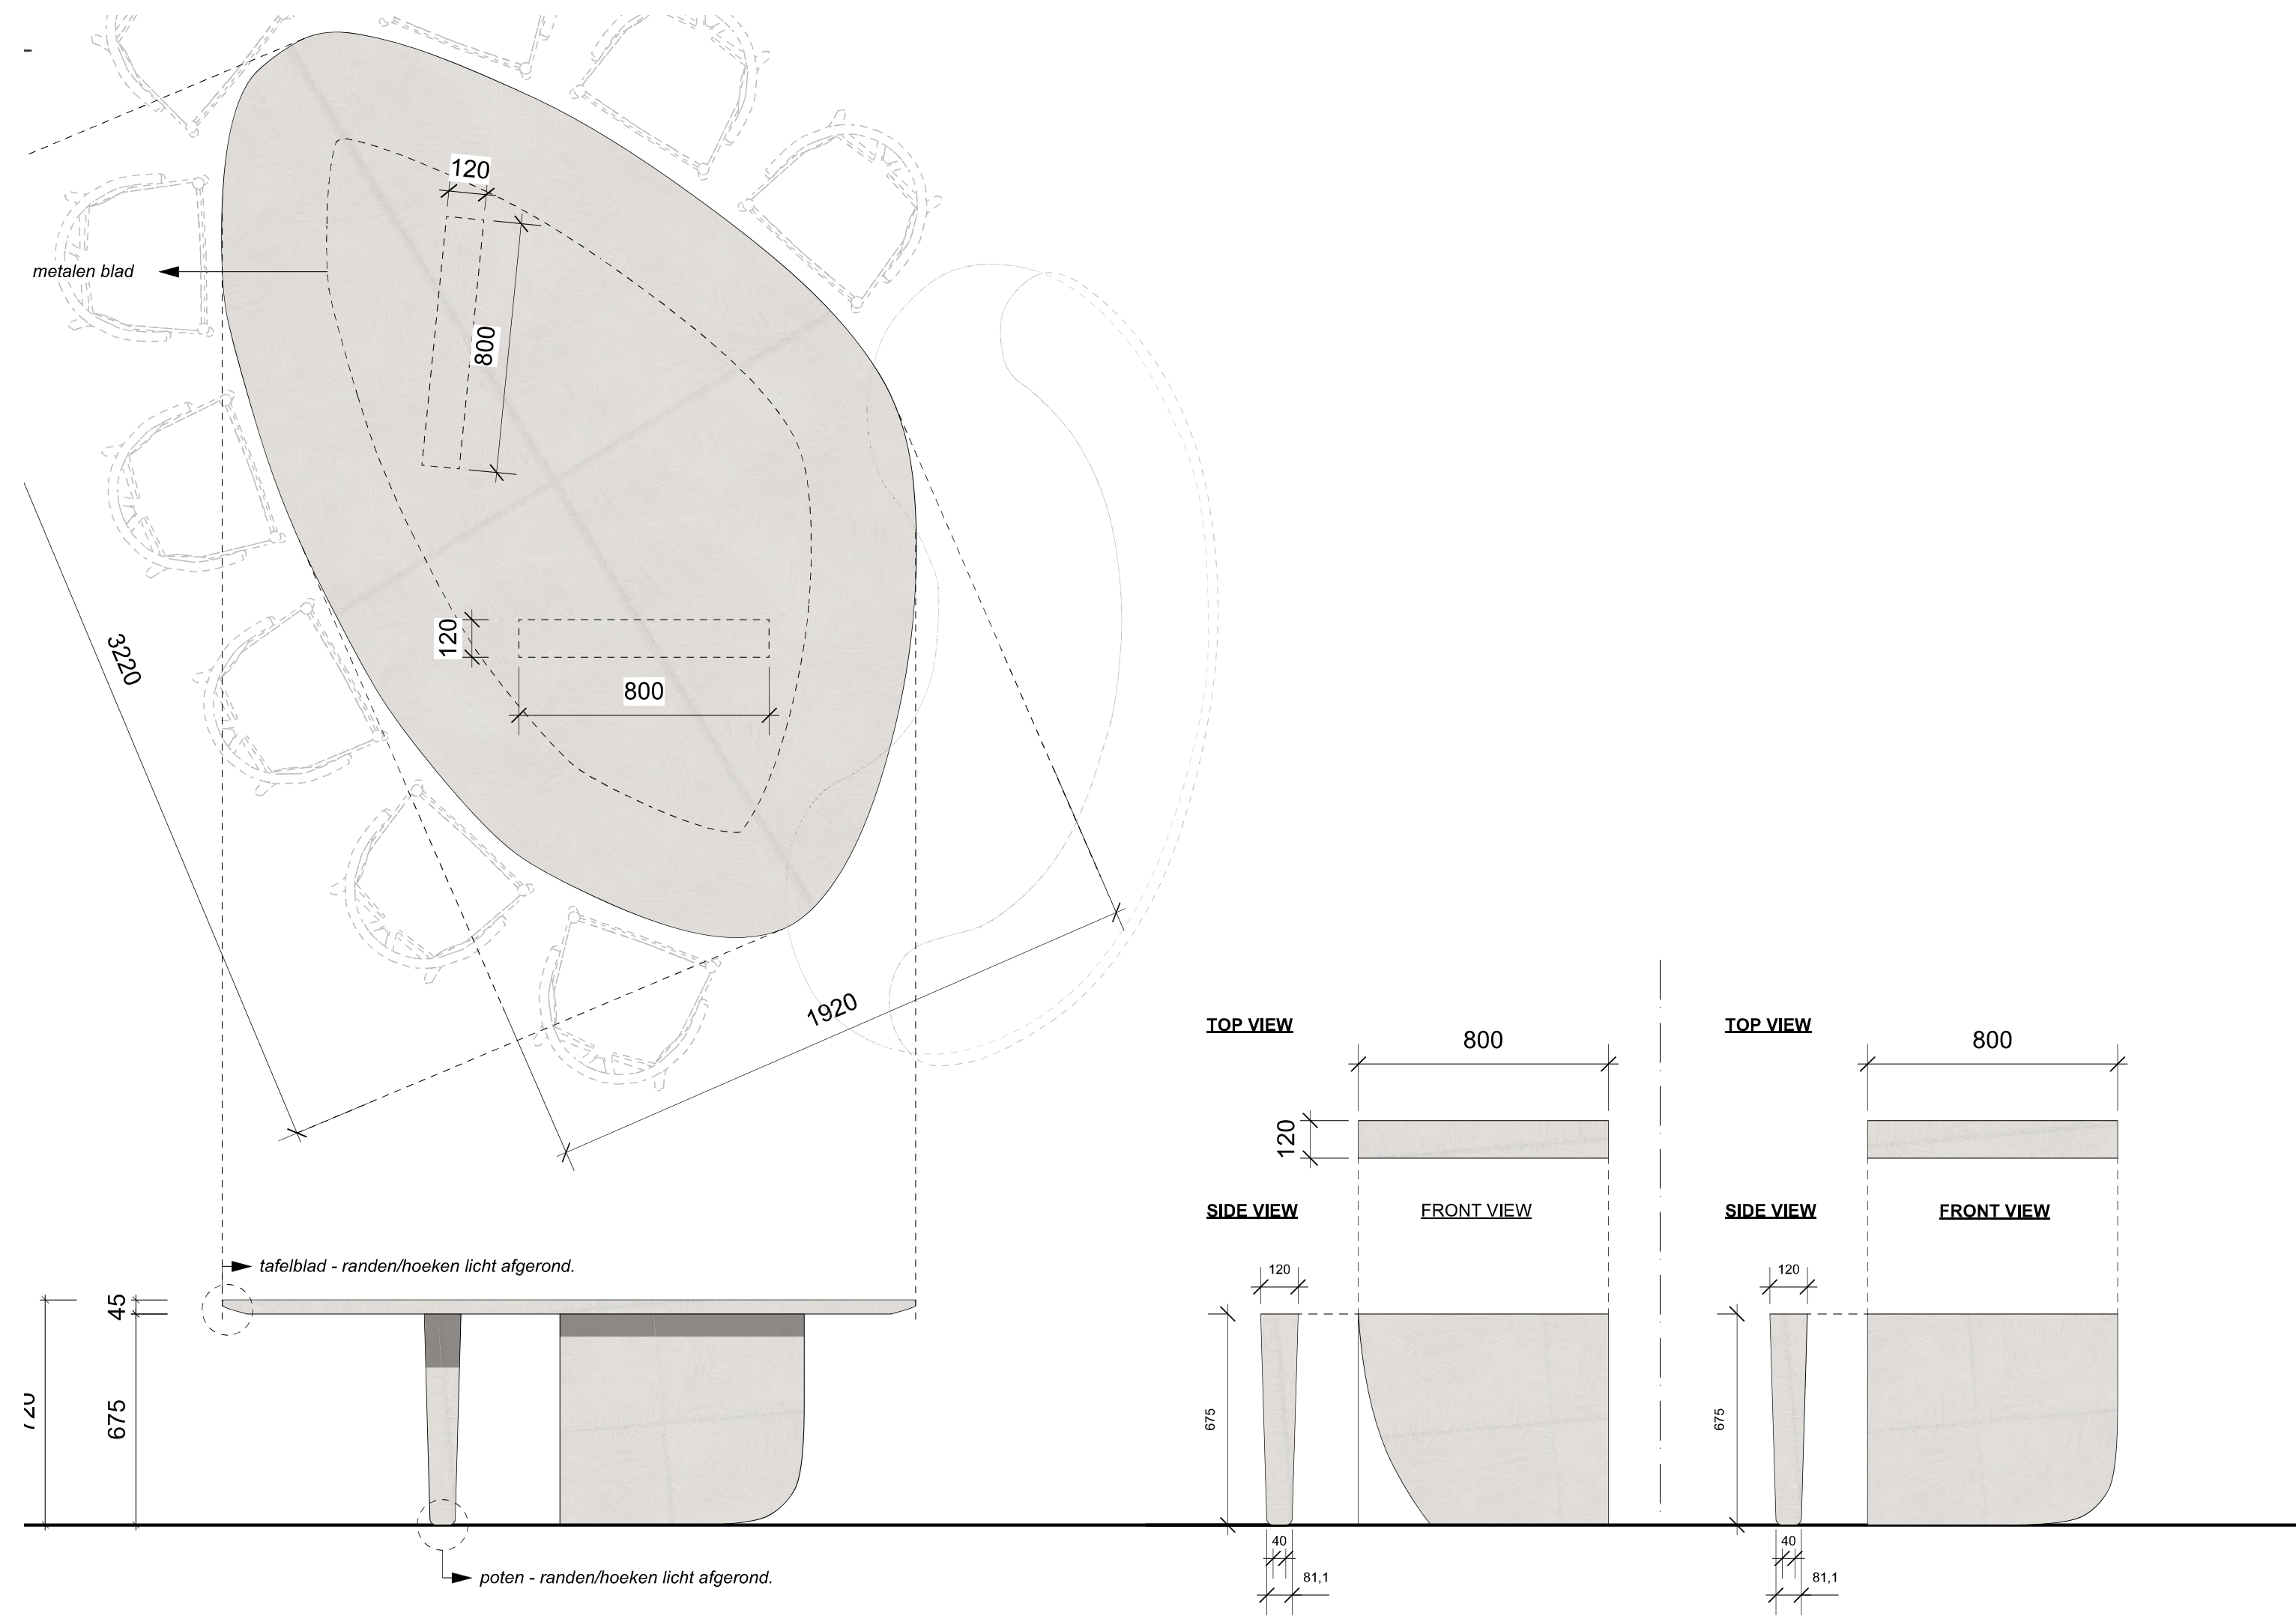

Custom made Furniture

BENCH

Wall mirror

Dining table

Dining table

Desk + Bench

Console

Console

Console with wall mirror

Set of 3 stools

3,6 cm

35 cm

40 cm

42,8 cm

40 cm

40,0 cm

45,6 cm

2,0 cm

4,0 cm

34,6 cm

40,0 cm

2,0 cm

6,6 cm

Set of 3 stools

Small desk

Big office desk