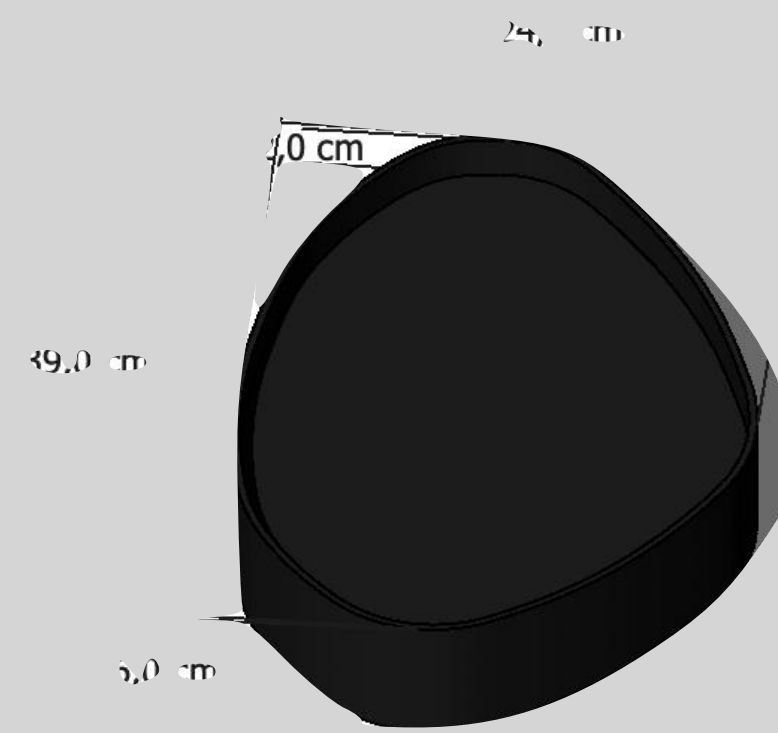

Set of 3 wooden Trays