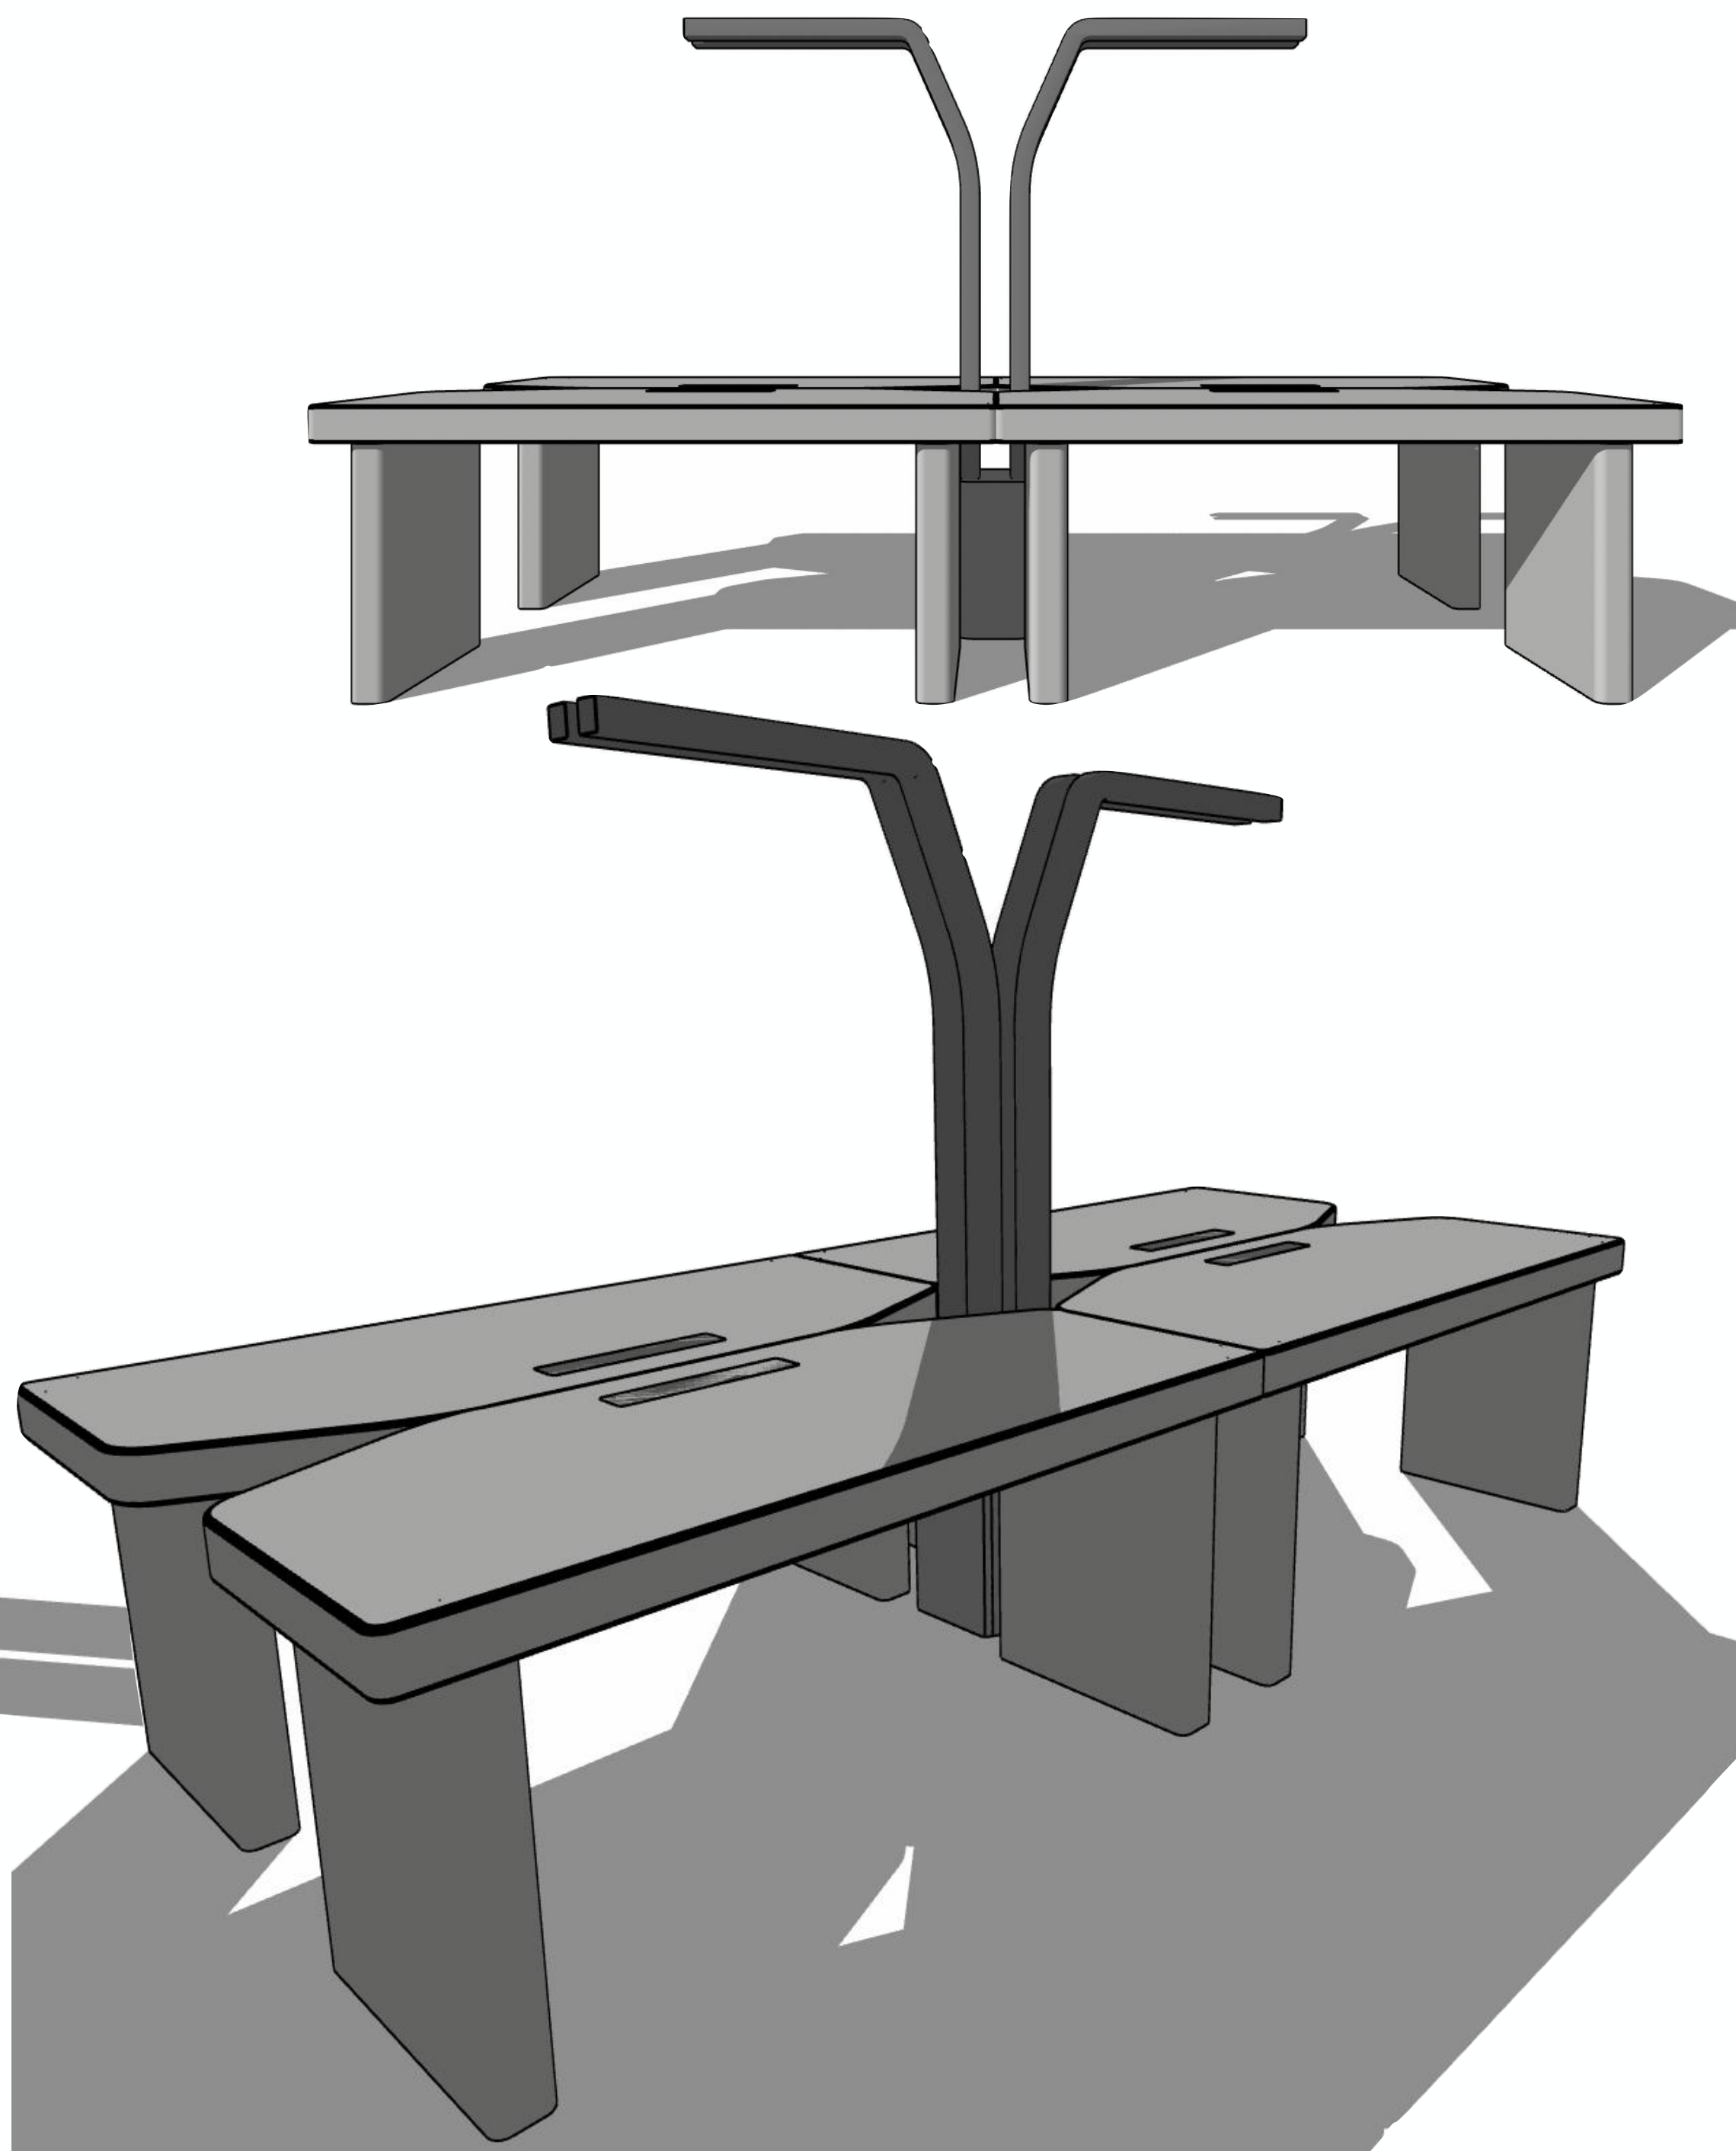

Console with wall mirror

Set of 3 stools

3,6 cm

35 cm

40 cm

42,8 cm

40 cm

40,0 cm

Console + mirror

Console + mirror

Paravent

Dining table

Rotating bed

Set of 2 coffee tables

Office Floor lamp

Office hanging lamp

Small desk

Big office desk