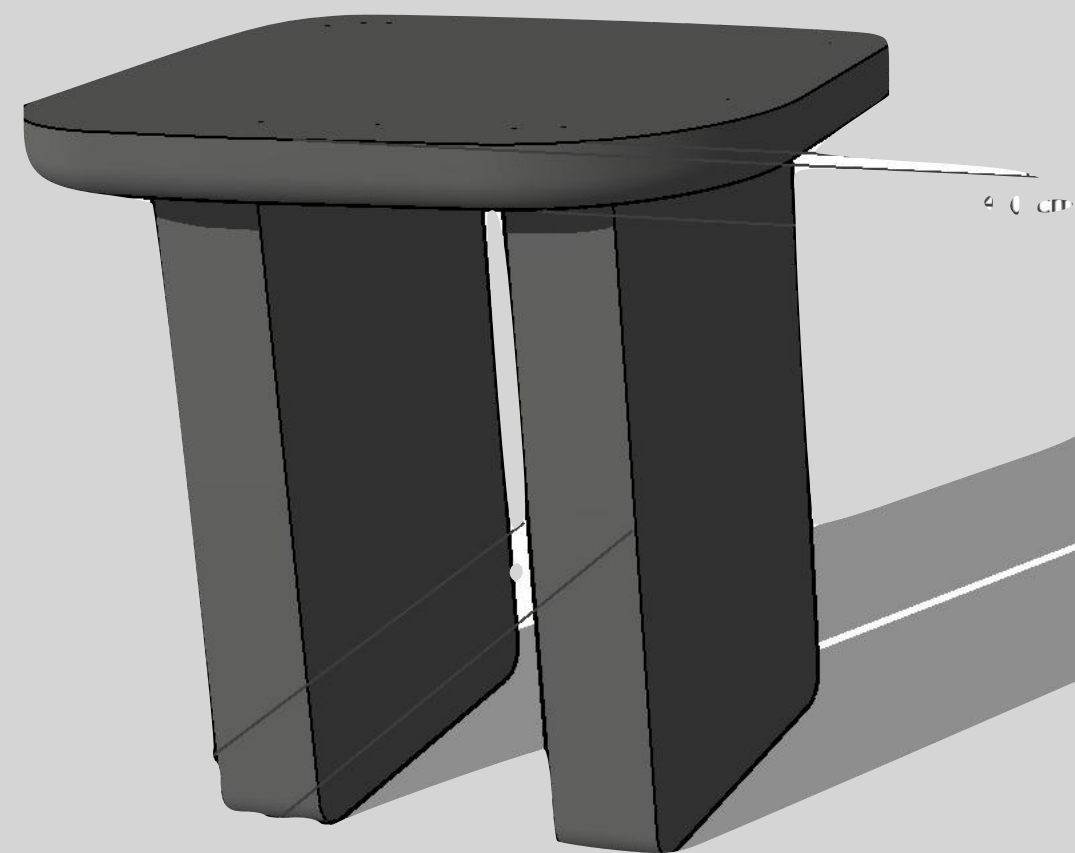

Custom made Furniture

BENCH

Wall mirror

Dining table

Dining table

Desk + Bench

Console

Console

Console with wall mirror

Set of 3 stools

3,6 cm

35 cm

40 cm

42,8 cm

40 cm

40,0 cm

45,6 cm

2,0 cm

4,0 cm

34,6 cm

40,0 cm

2,0 cm

6,6 cm

Set of 3 stools