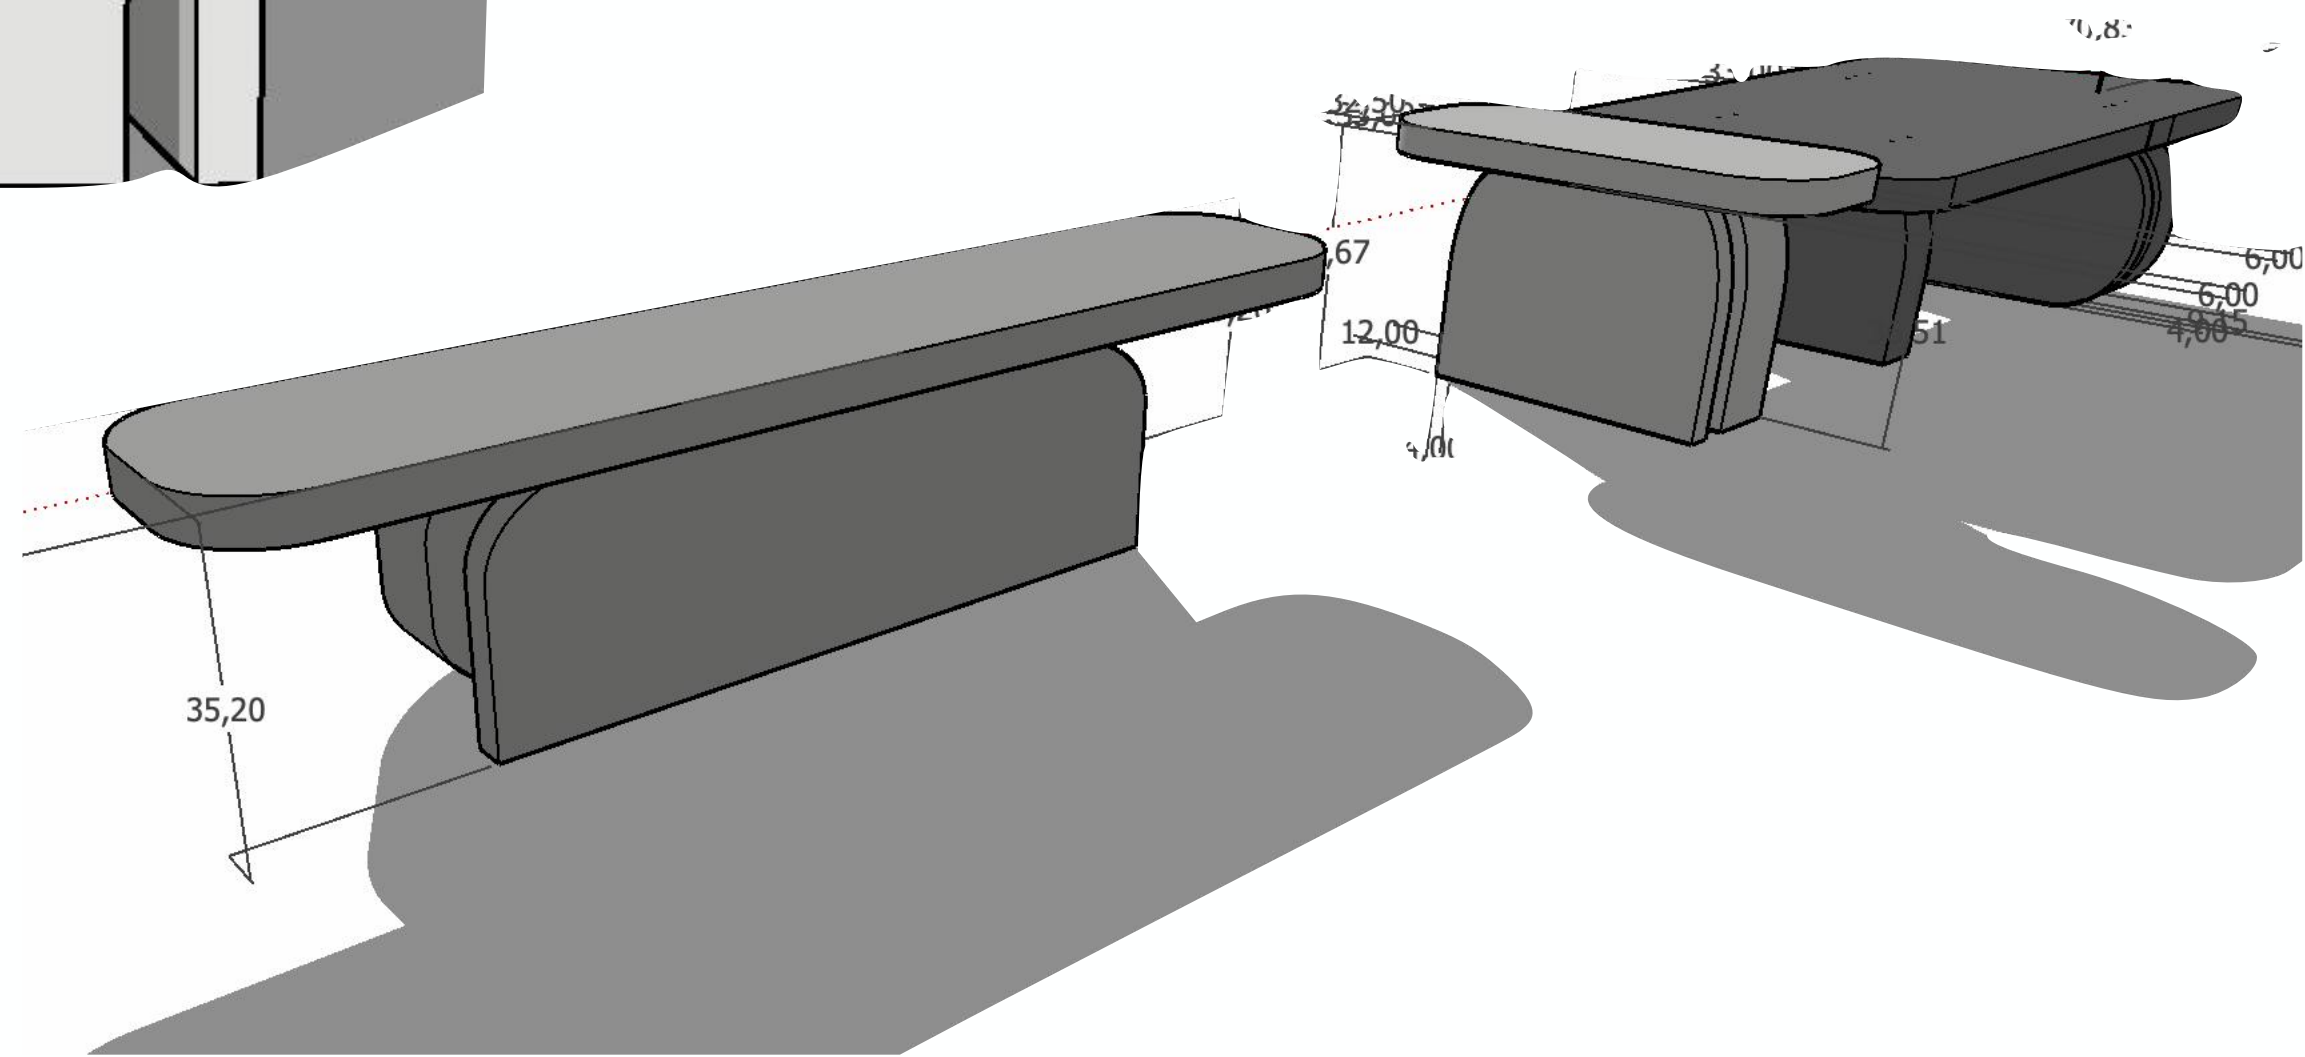

Set of 3 coffee tables