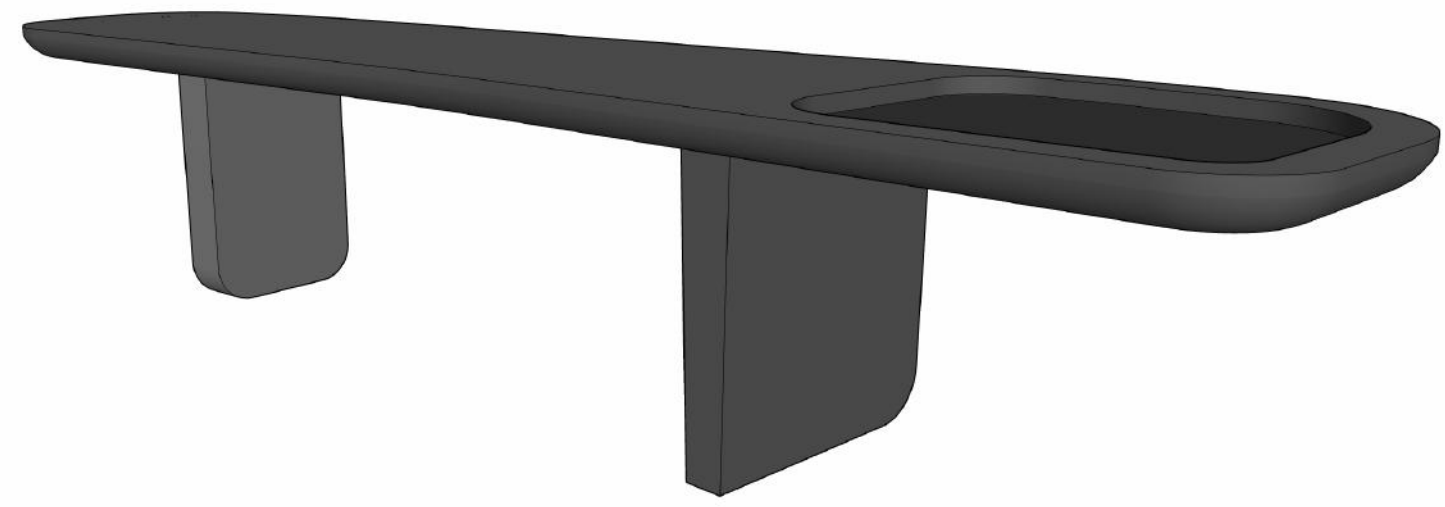

Custom made Furniture

BENCH

Wall mirror

Dining table

Dining table

Desk + Bench

Console

Console

Console with wall mirror

Set of 3 stools

3,6 cm

35 cm

40 cm

42,8 cm

40 cm

40,0 cm

45,6 cm

2,0 cm

4,0 cm

34,6 cm

40,0 cm

2,0 cm

6,6 cm

Set of 3 stools