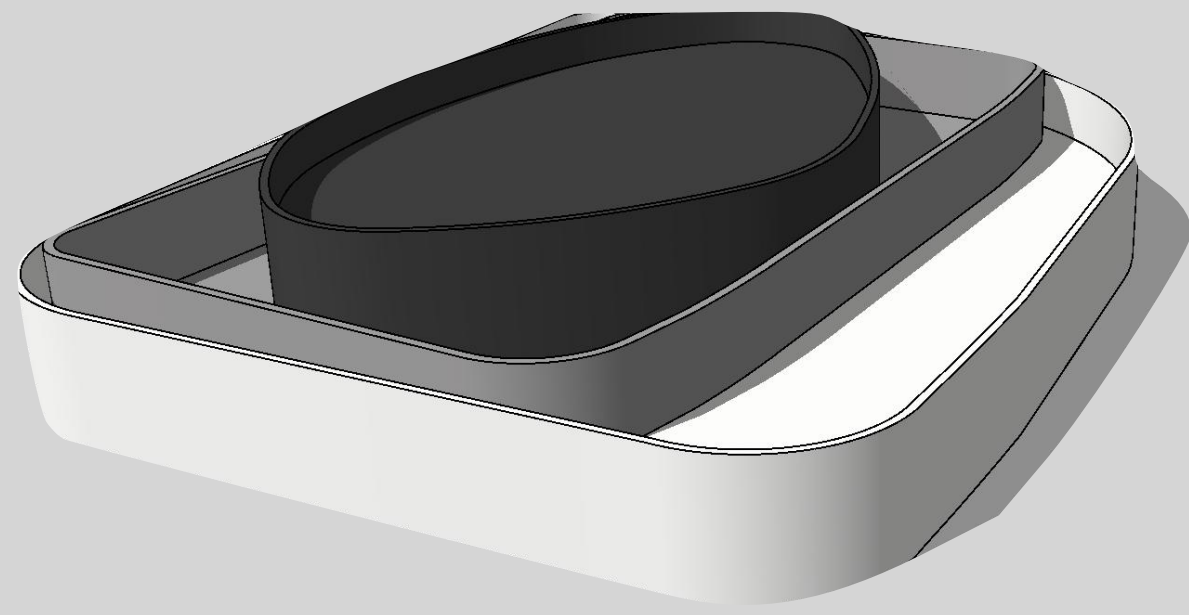

Set of 3 wooden Trays