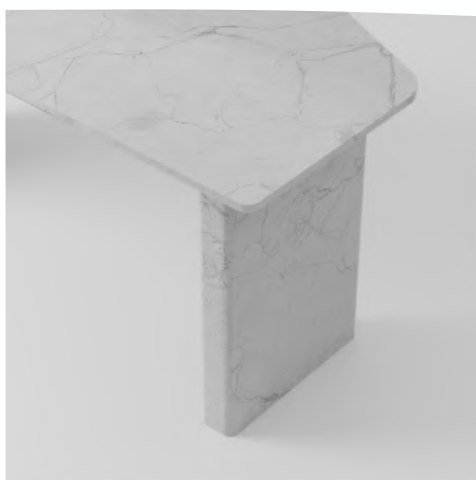

Console with wall mirror

Set of 3 stools

3,6 cm

35 cm

40 cm

42,8 cm

40 cm

40,0 cm

Console + mirror

Console + mirror

Paravent

Dining table

Rotating bed

Set of 2 coffee tables

Office Floor lamp

Office hanging lamp

Small desk

Big office desk