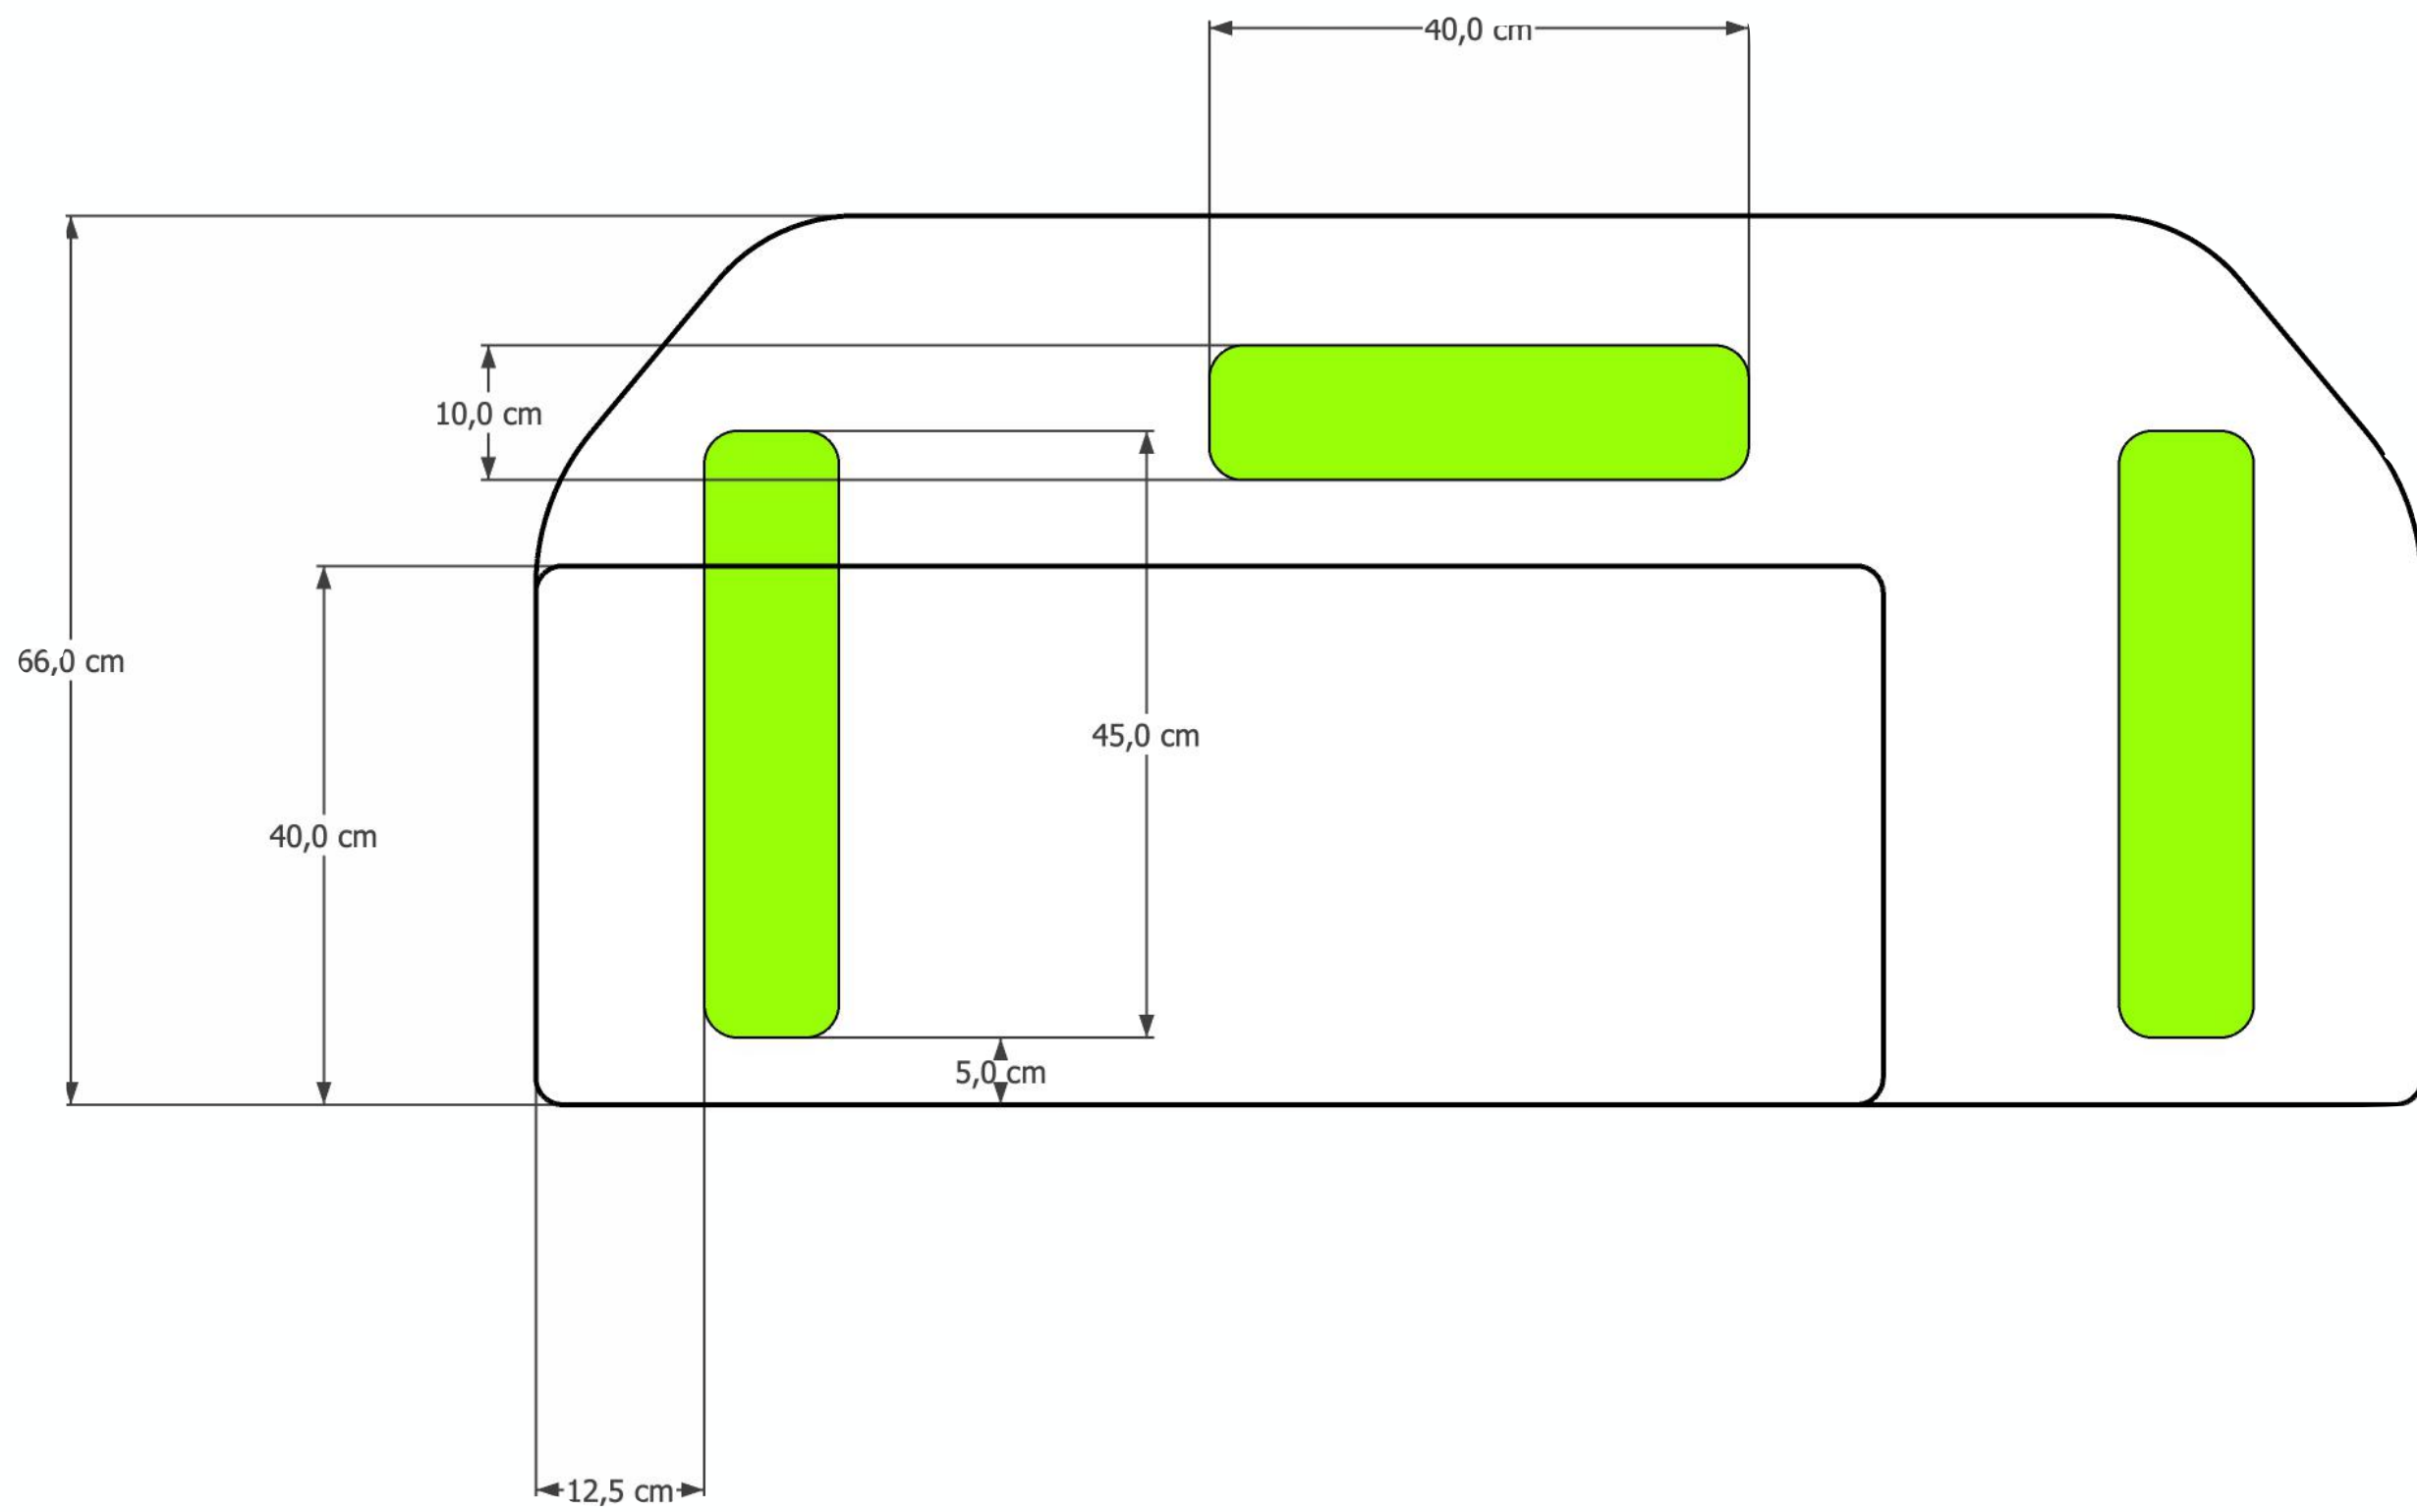

Console with wall mirror

Set of 3 stools

3,6 cm

35 cm

40 cm

42,8 cm

40 cm

40,0 cm

45,6 cm

2,0 cm

4,0 cm

34,6 cm

40,0 cm

2,0 cm

6,6 cm

Set of 3 stools

Small desk

Big office desk