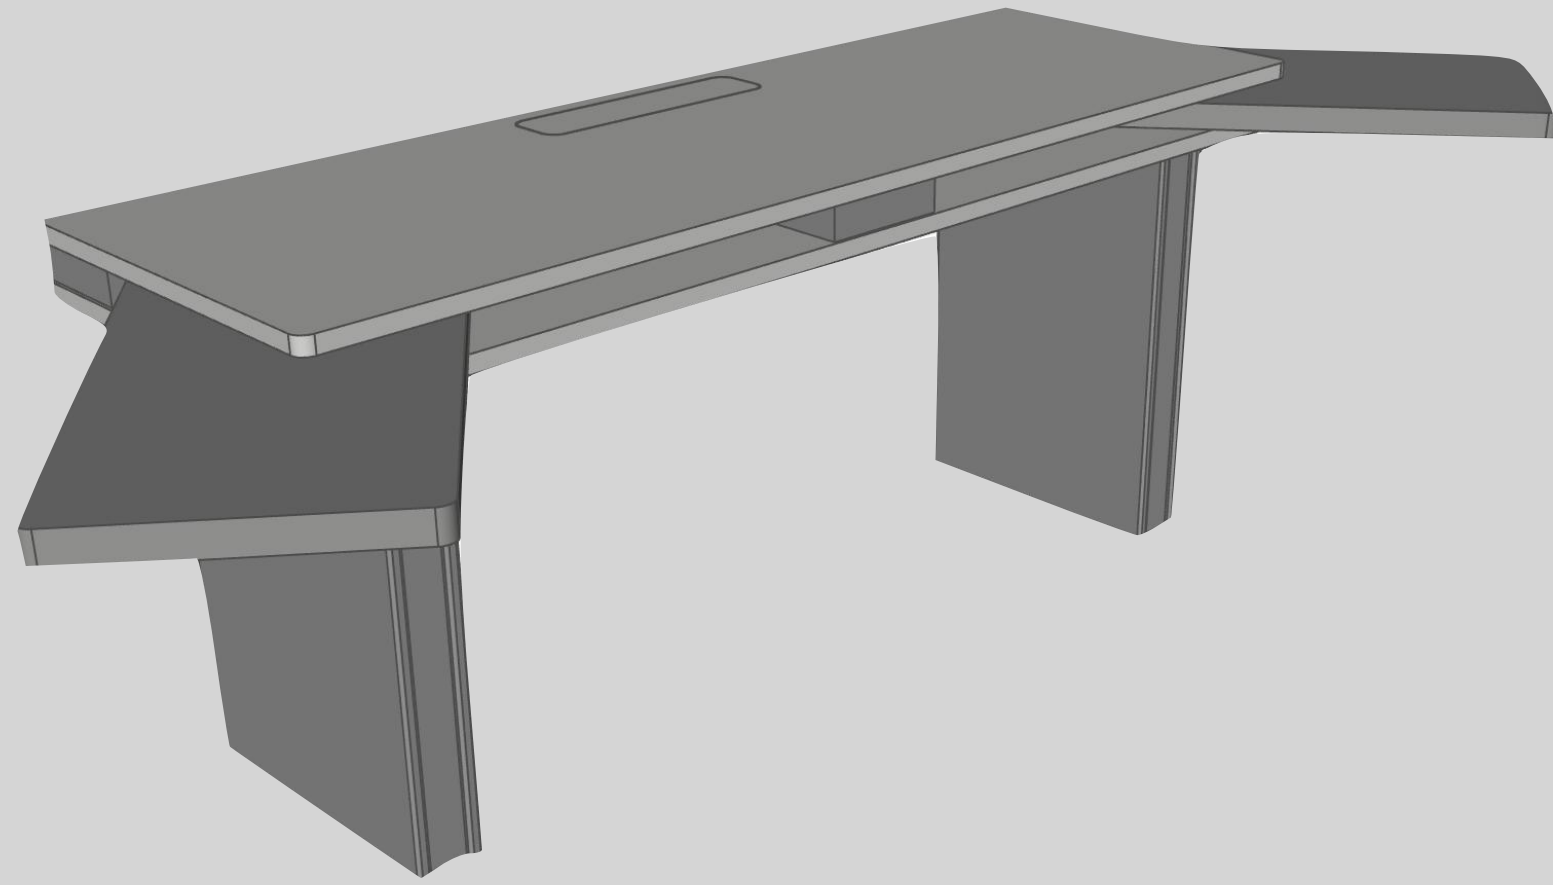

Console with wall mirror

Set of 3 stools

3,6 cm

35 cm

40 cm

42,8 cm

40 cm

40,0 cm

Console + mirror

Console + mirror

Paravent

Dining table

Rotating bed

Set of 2 coffee tables

Office Floor lamp

Office hanging lamp

Small desk

Big office desk