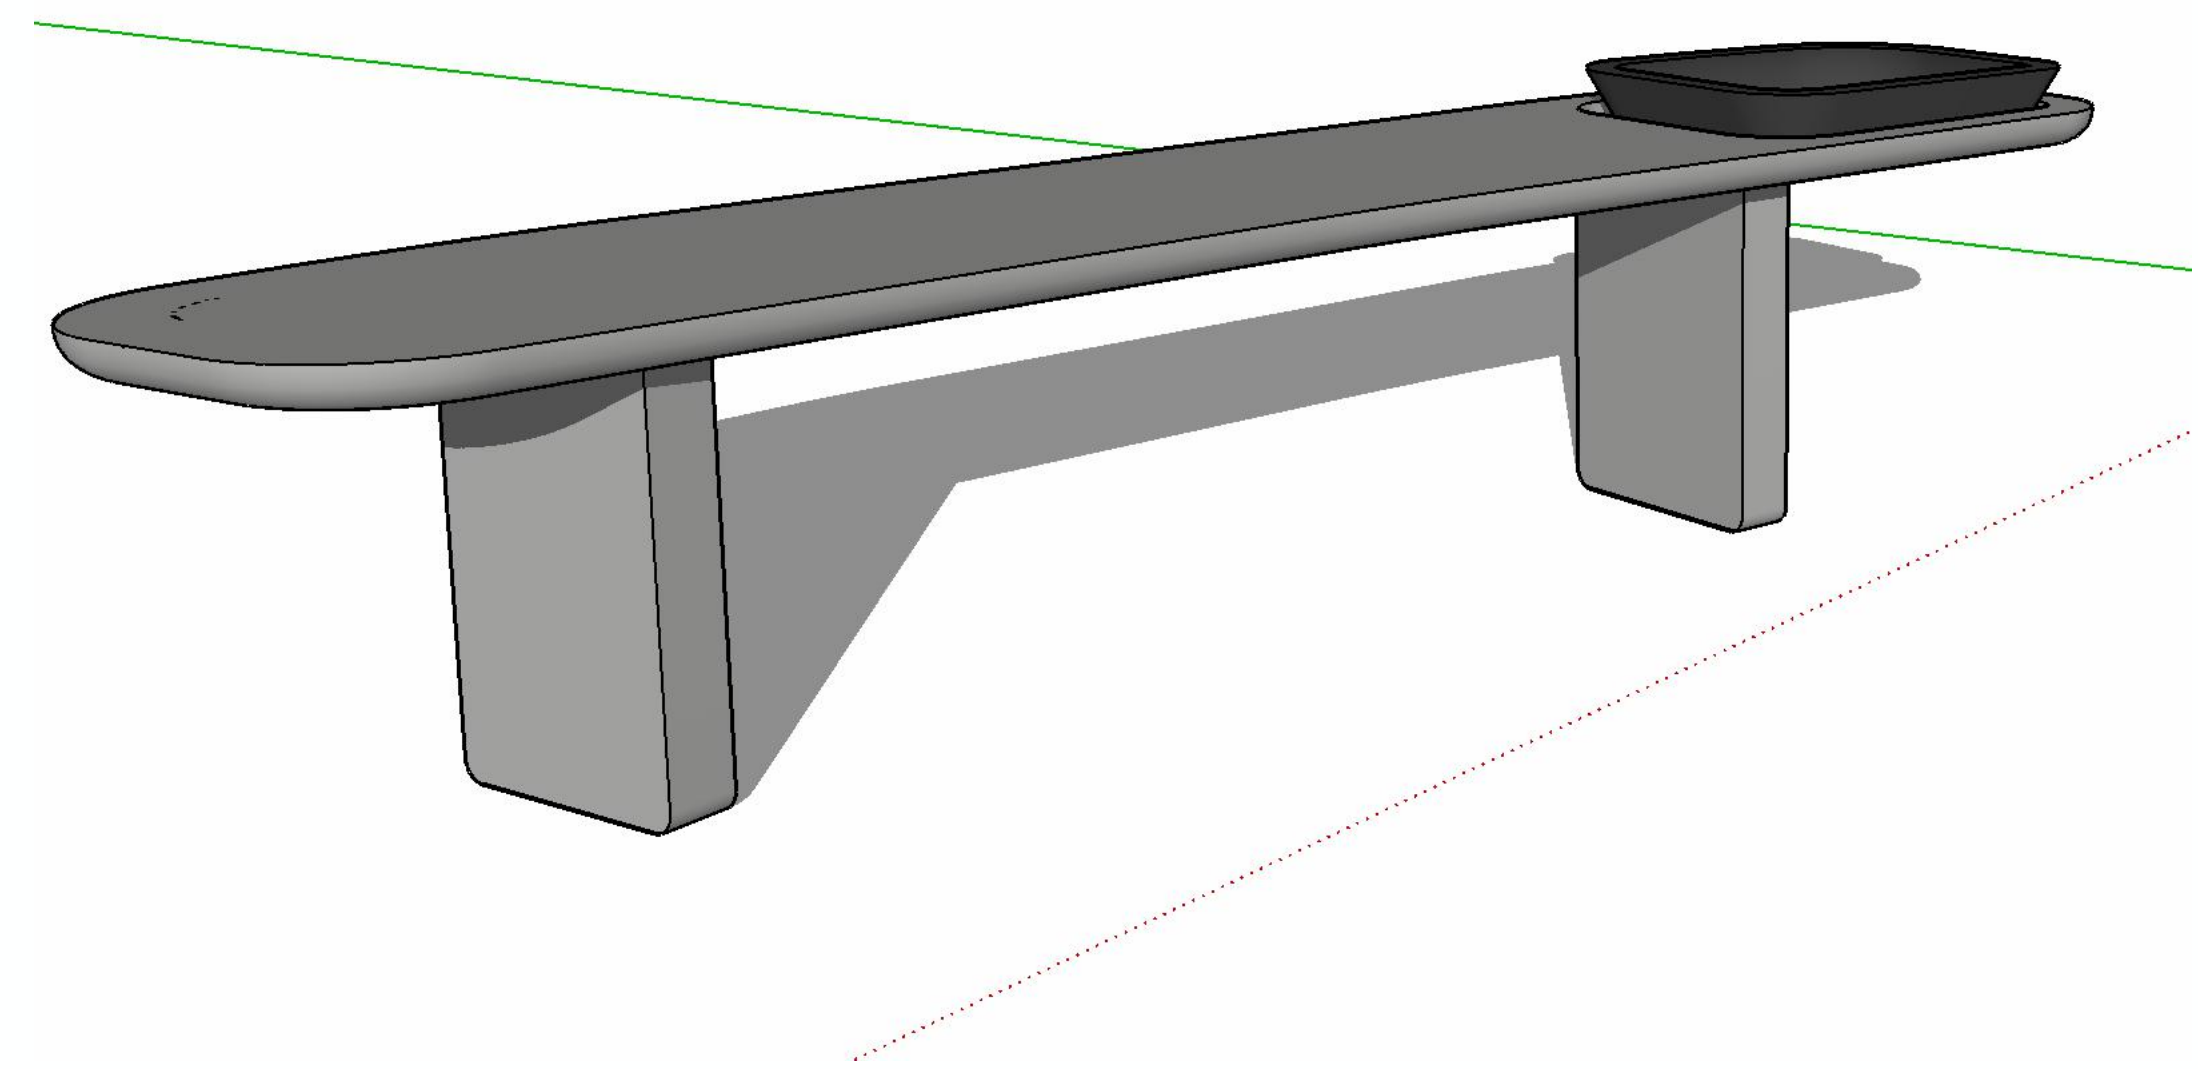

Console with wall mirror

Set of 3 stools

3,6 cm

35 cm

40 cm

42,8 cm

40 cm

40,0 cm

45,6 cm

2,0 cm

4,0 cm

34,6 cm

40,0 cm

2,0 cm

6,6 cm

Set of 3 stools