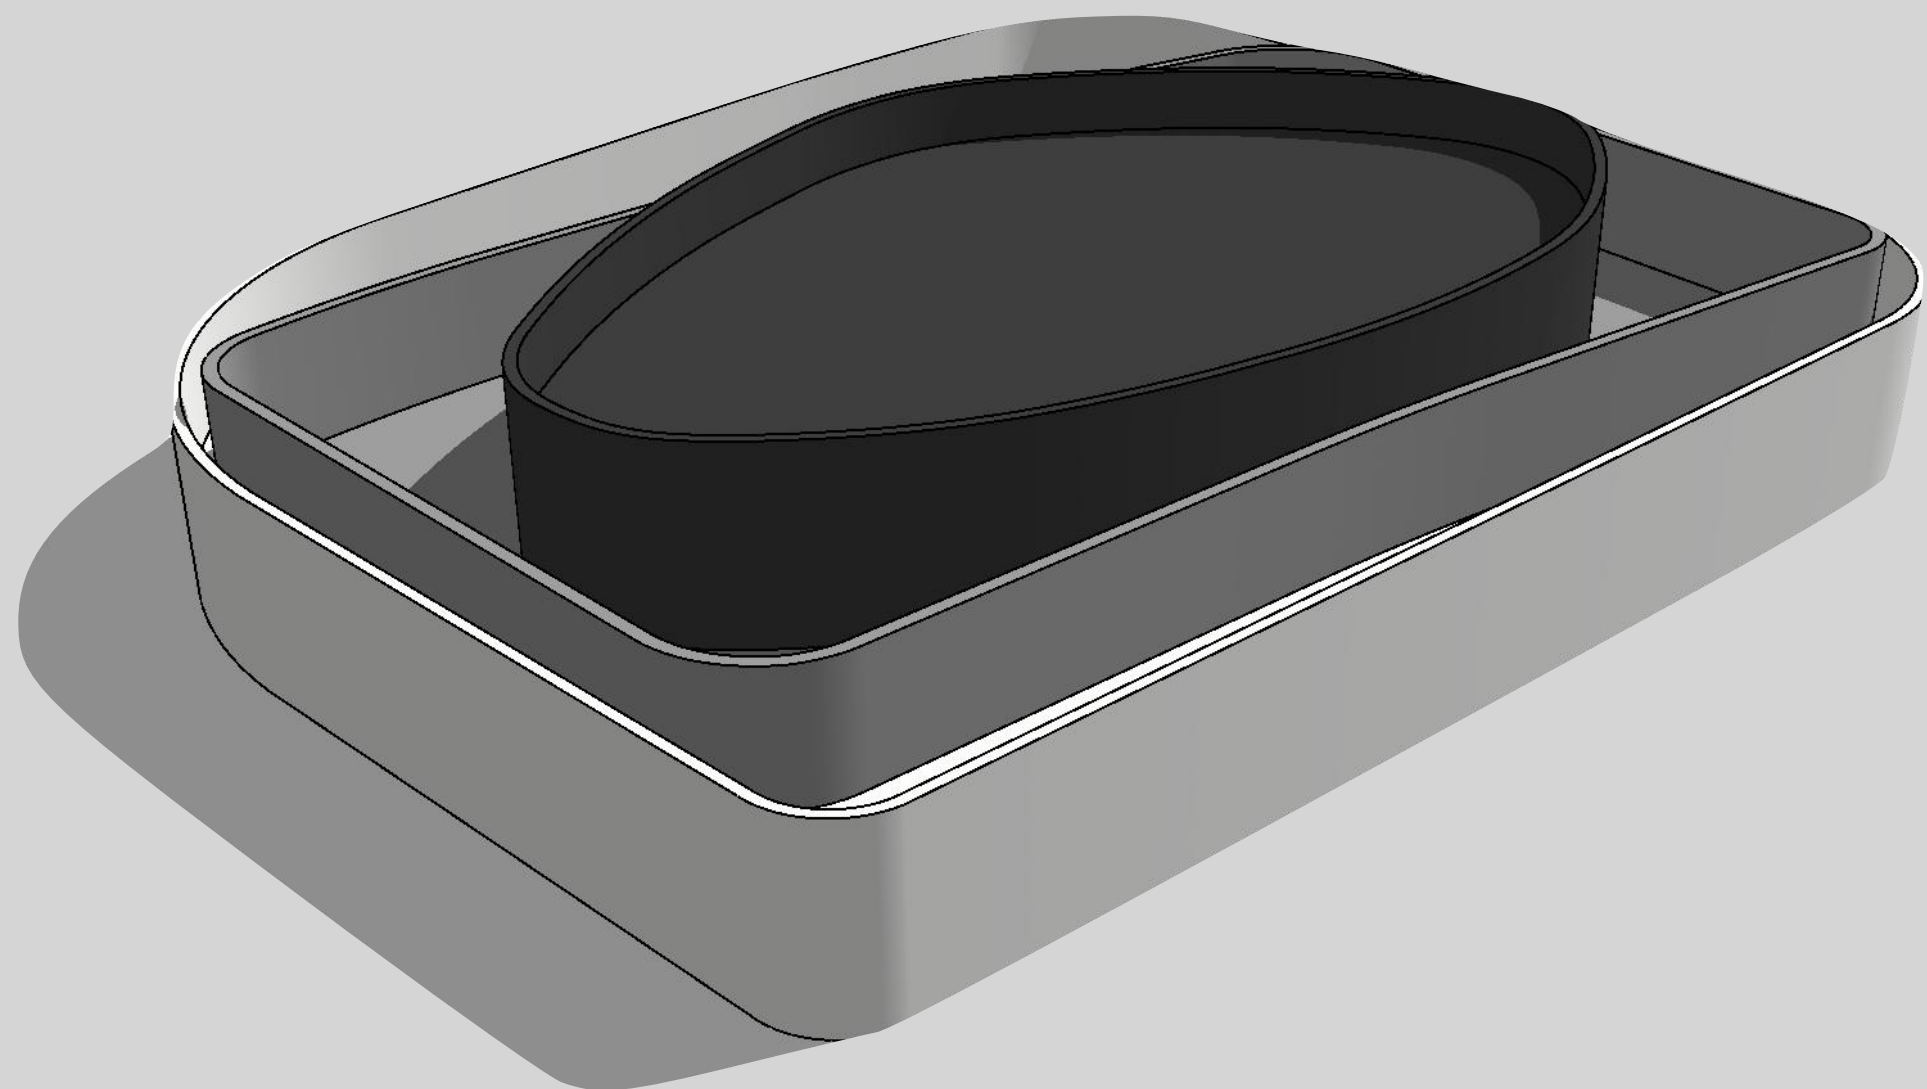

Set of 3 wooden Trays