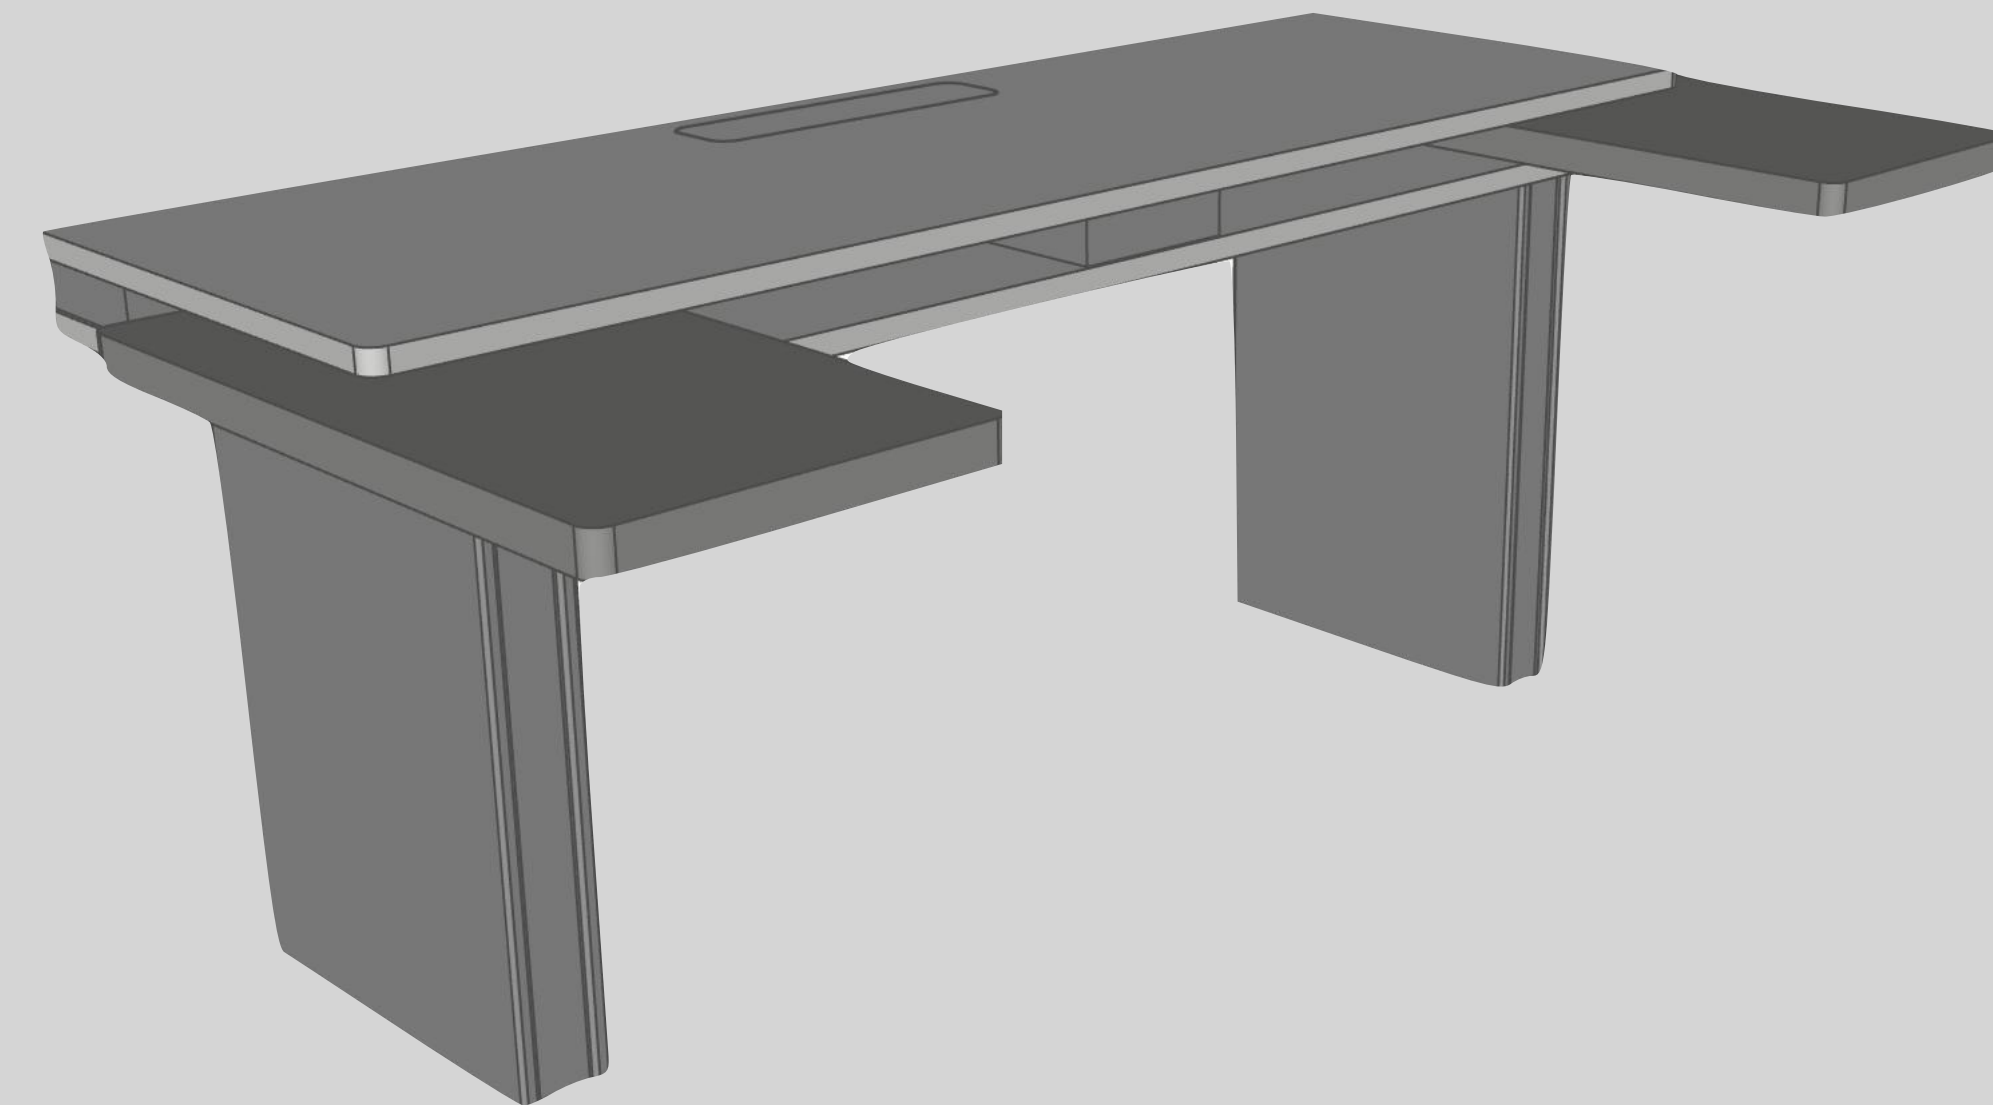

Console with wall mirror

Set of 3 stools

3,6 cm

35 cm

40 cm

42,8 cm

40 cm

40,0 cm

Console + mirror

Console + mirror

Paravent

Dining table

Rotating bed

Set of 2 coffee tables

Office Floor lamp

Office hanging lamp

Small desk

Big office desk