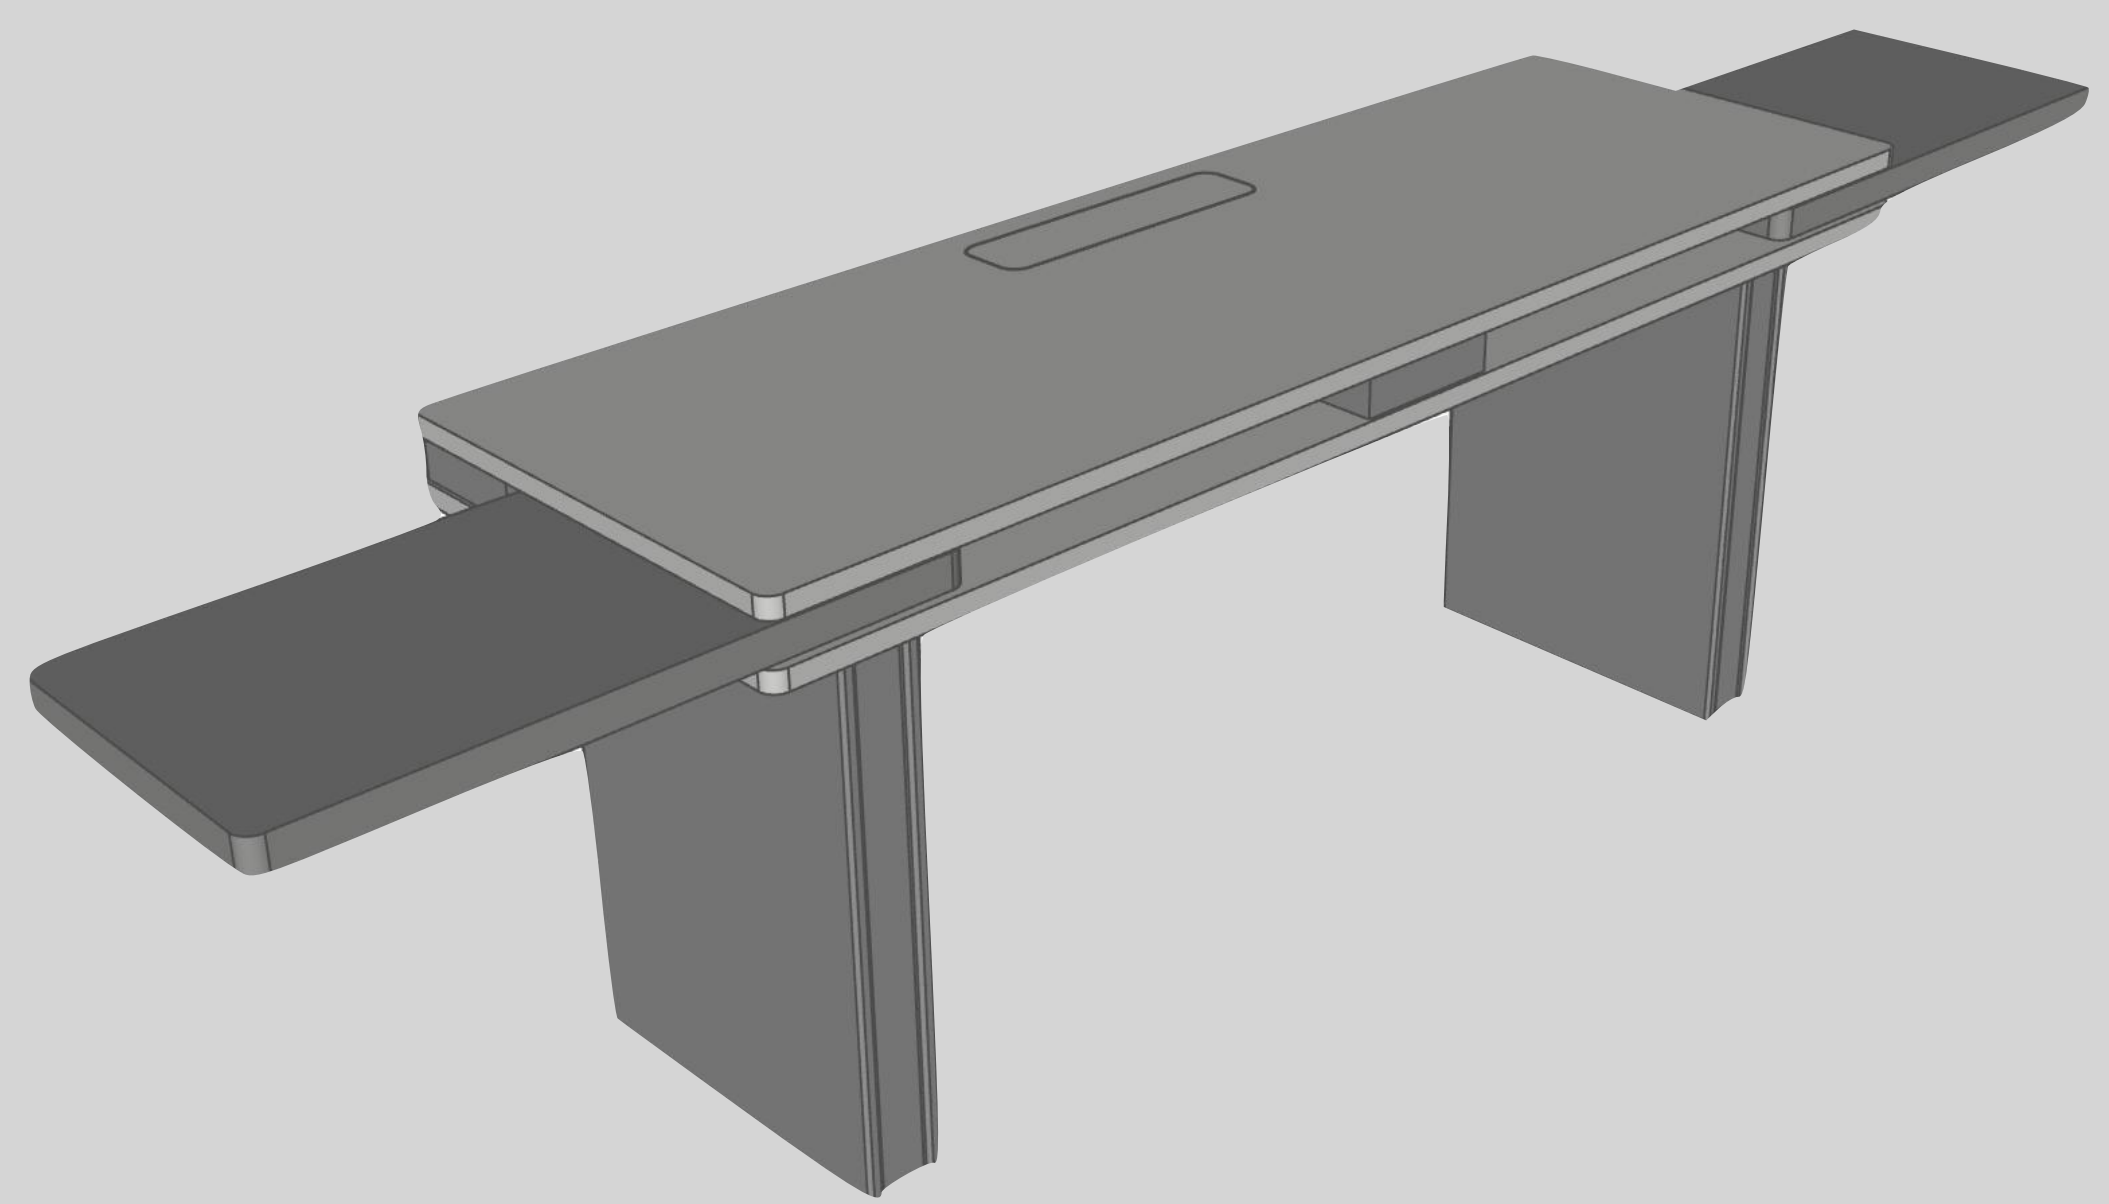

Console with wall mirror

Set of 3 stools

3,6 cm

35 cm

40 cm

42,8 cm

40 cm

40,0 cm

Console + mirror

Console + mirror

Paravent

Dining table

Rotating bed

Set of 2 coffee tables

Office Floor lamp

Office hanging lamp

Small desk

Big office desk