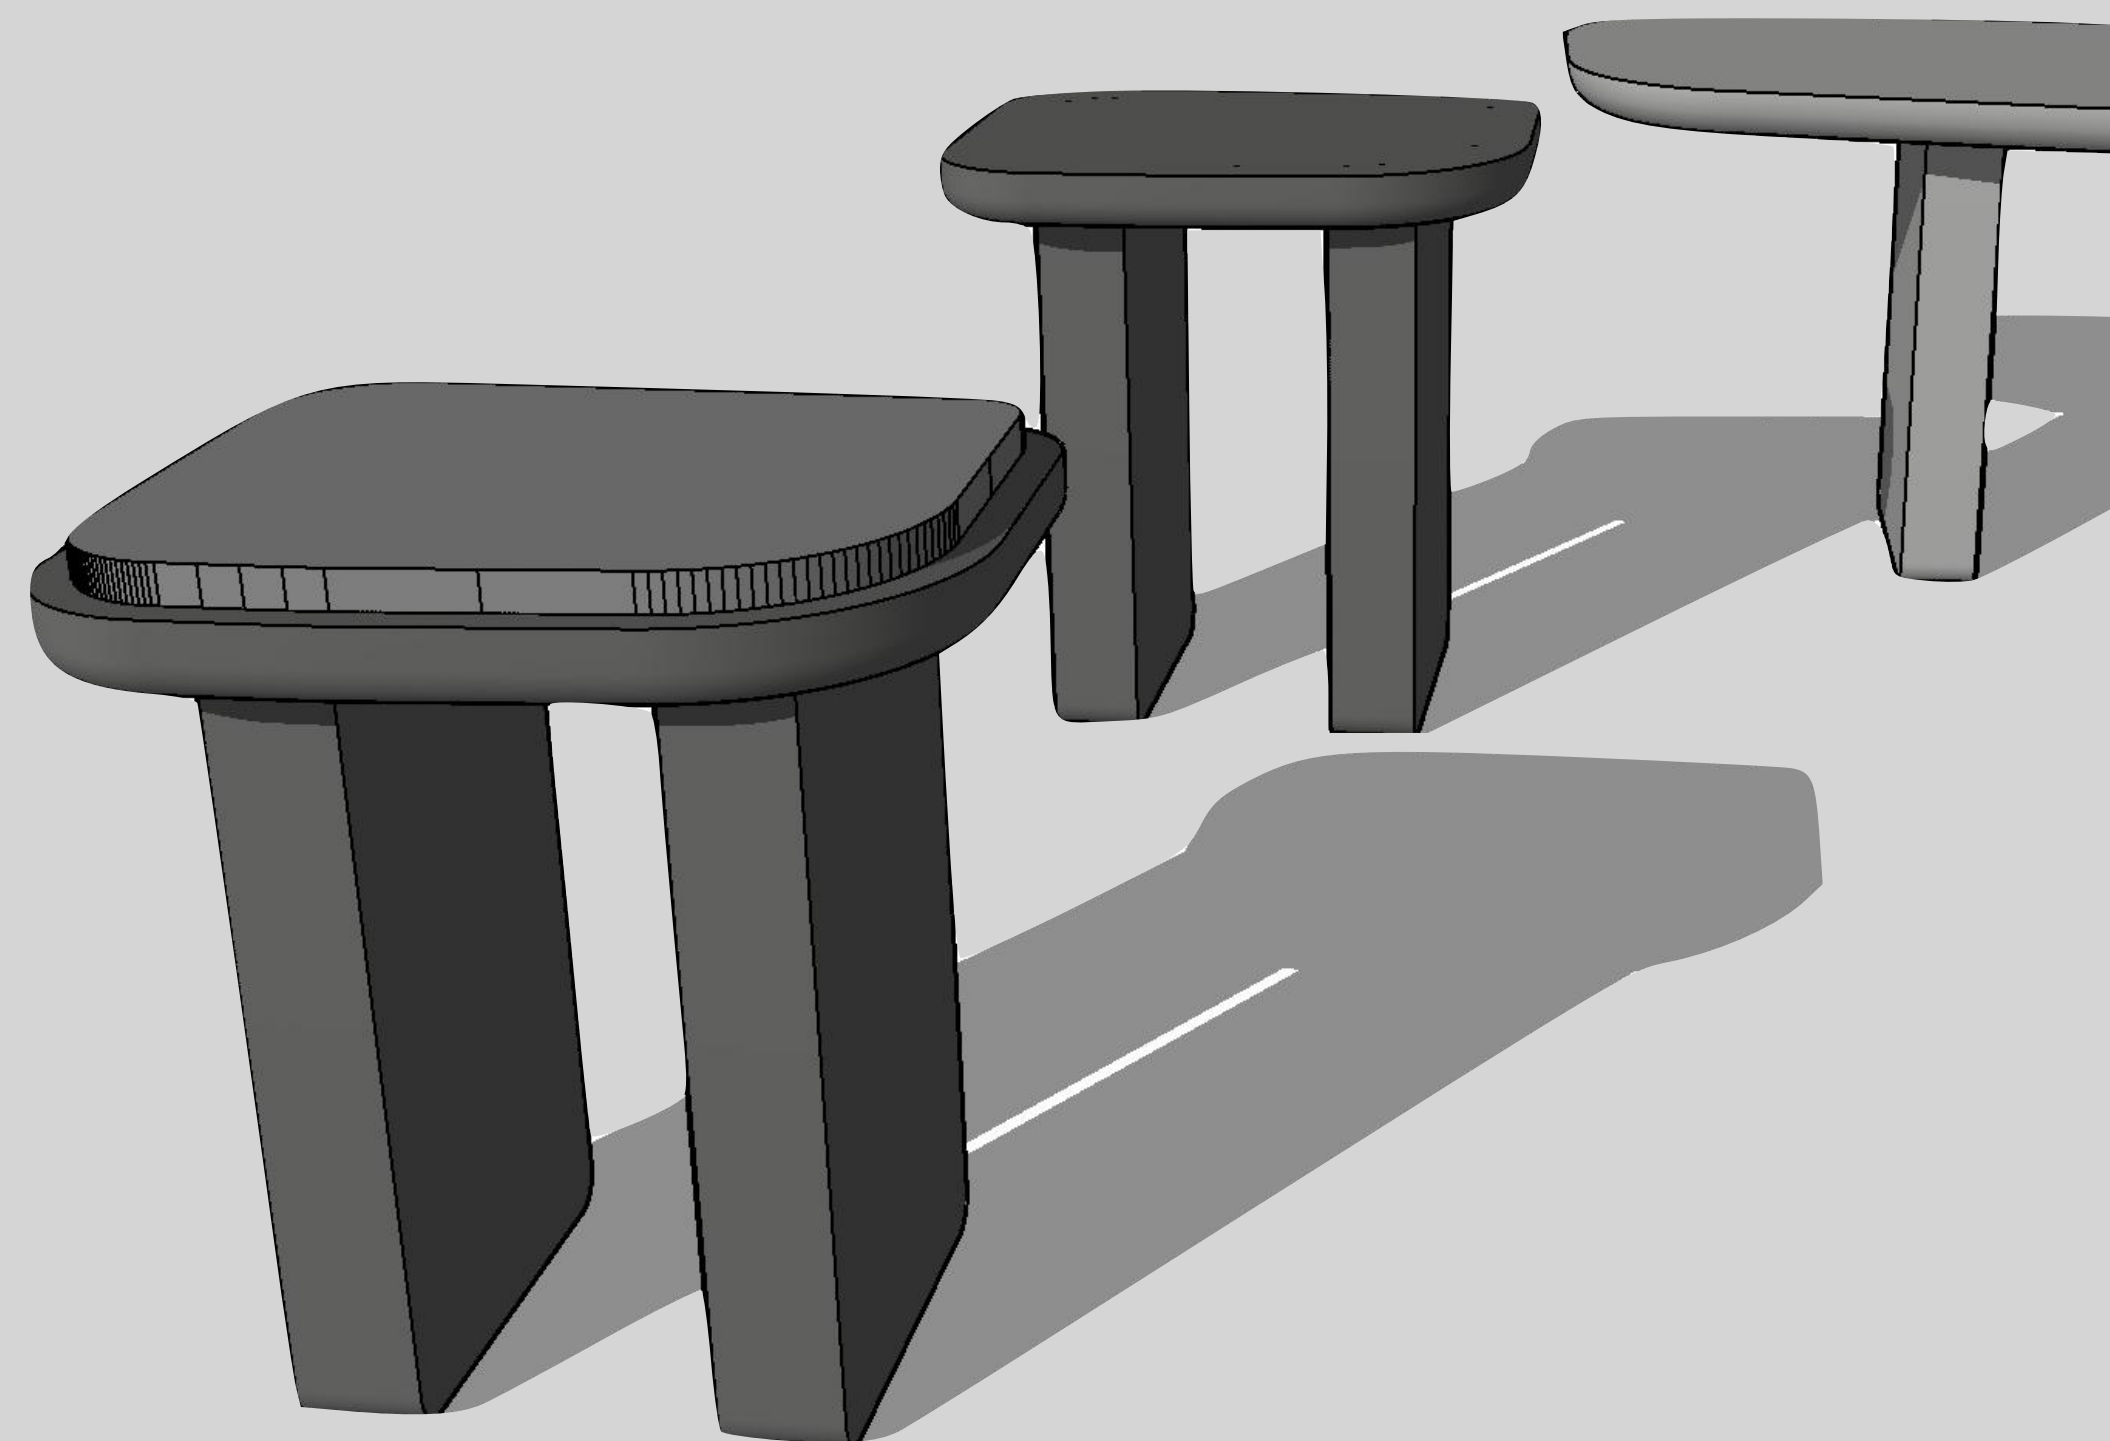

Console with wall mirror

Set of 3 stools

3,6 cm

35 cm

40 cm

42,8 cm

40 cm

40,0 cm

45,6 cm

2,0 cm

4,0 cm

34,6 cm

40,0 cm

2,0 cm

6,6 cm

Set of 3 stools