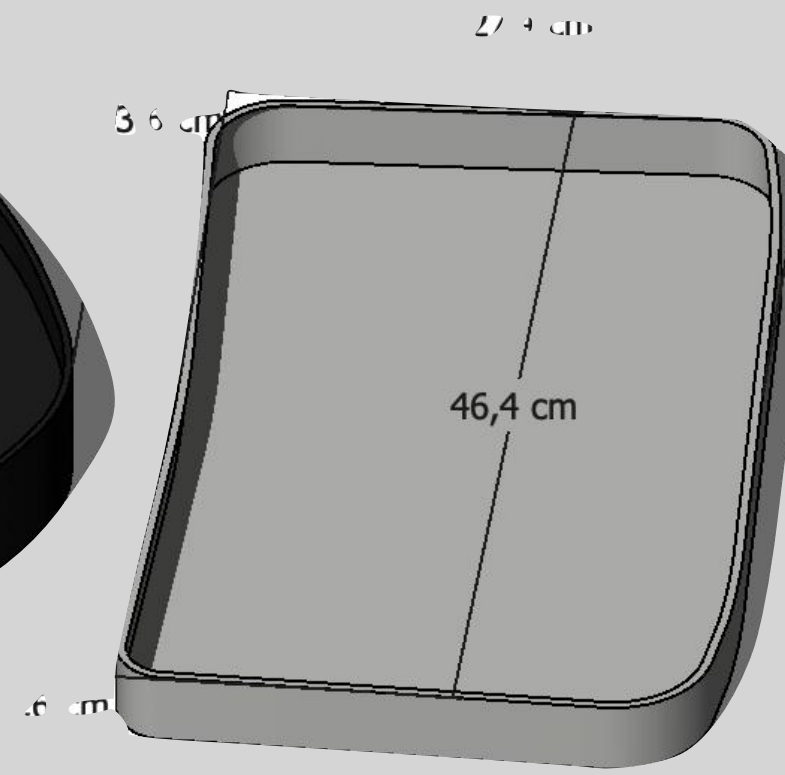

Set of 3 wooden Trays