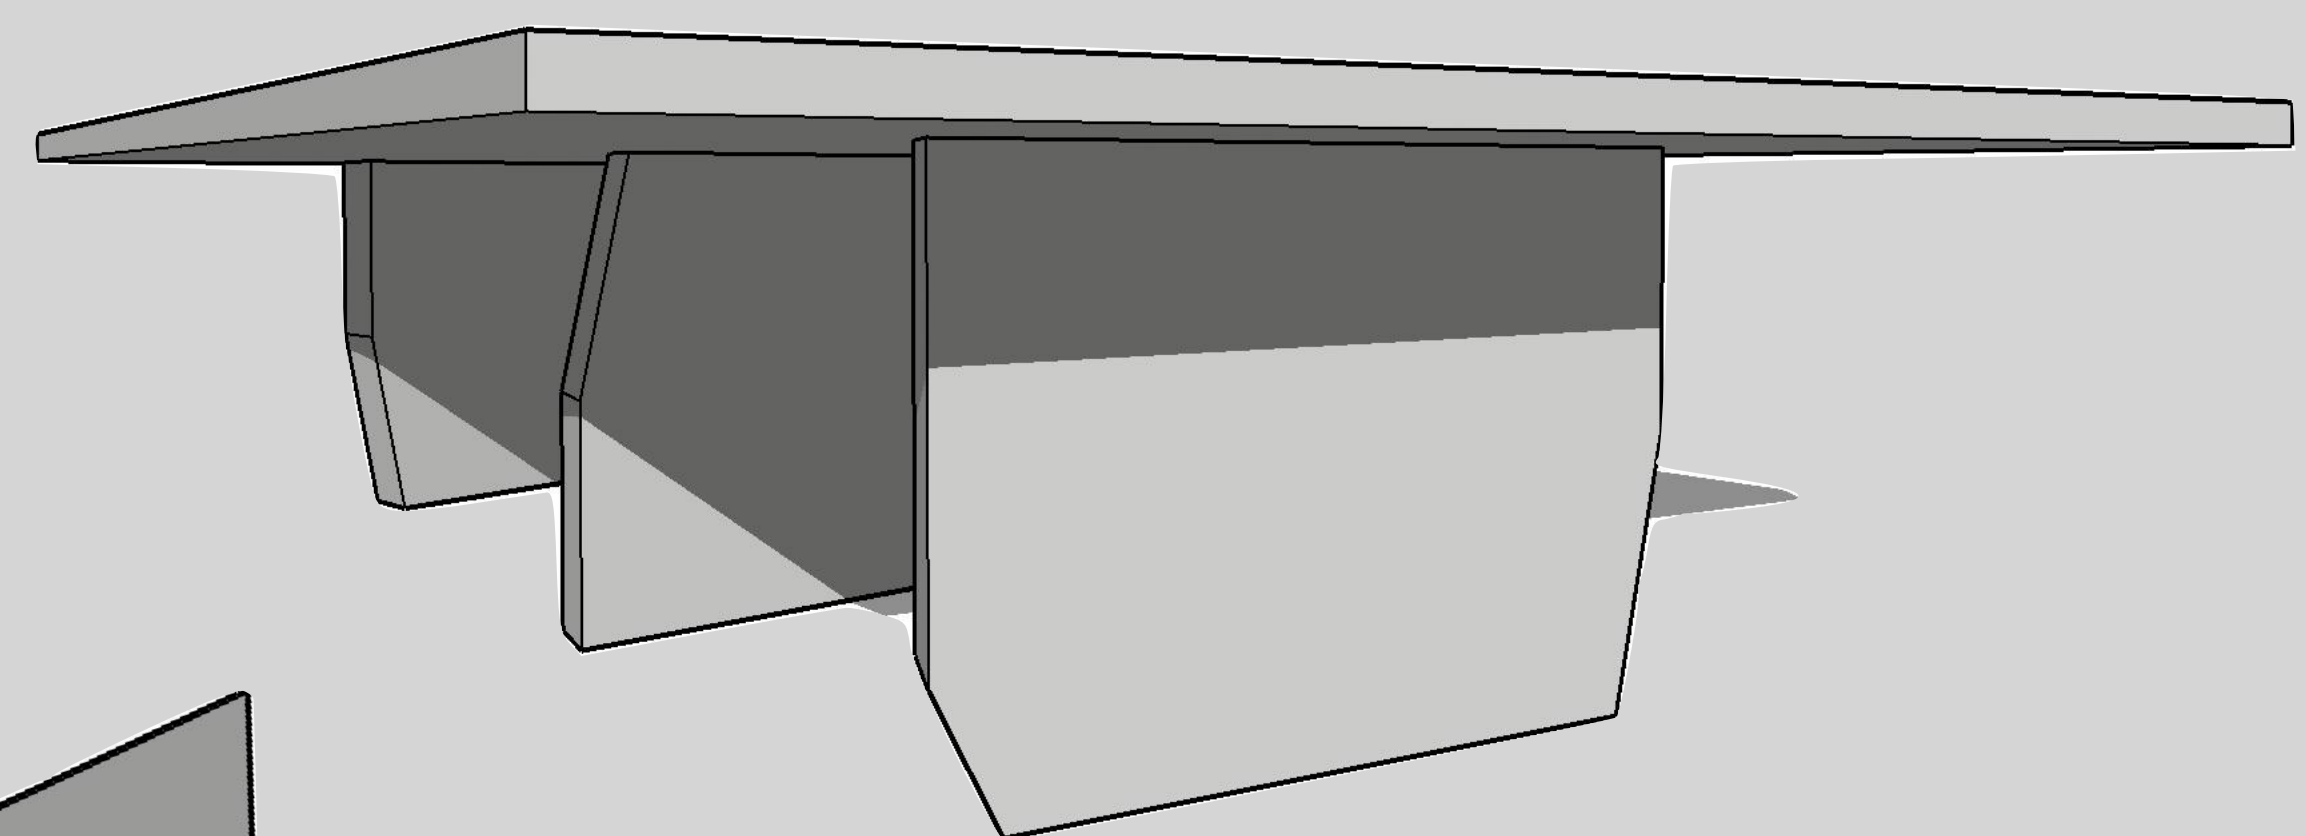

Console with wall mirror

Set of 3 stools

3,6 cm

35 cm

40 cm

42,8 cm

40 cm

40,0 cm

Console + mirror

Console + mirror

Paravent

Dining table

Rotating bed

Set of 2 coffee tables

Office Floor lamp

Office hanging lamp