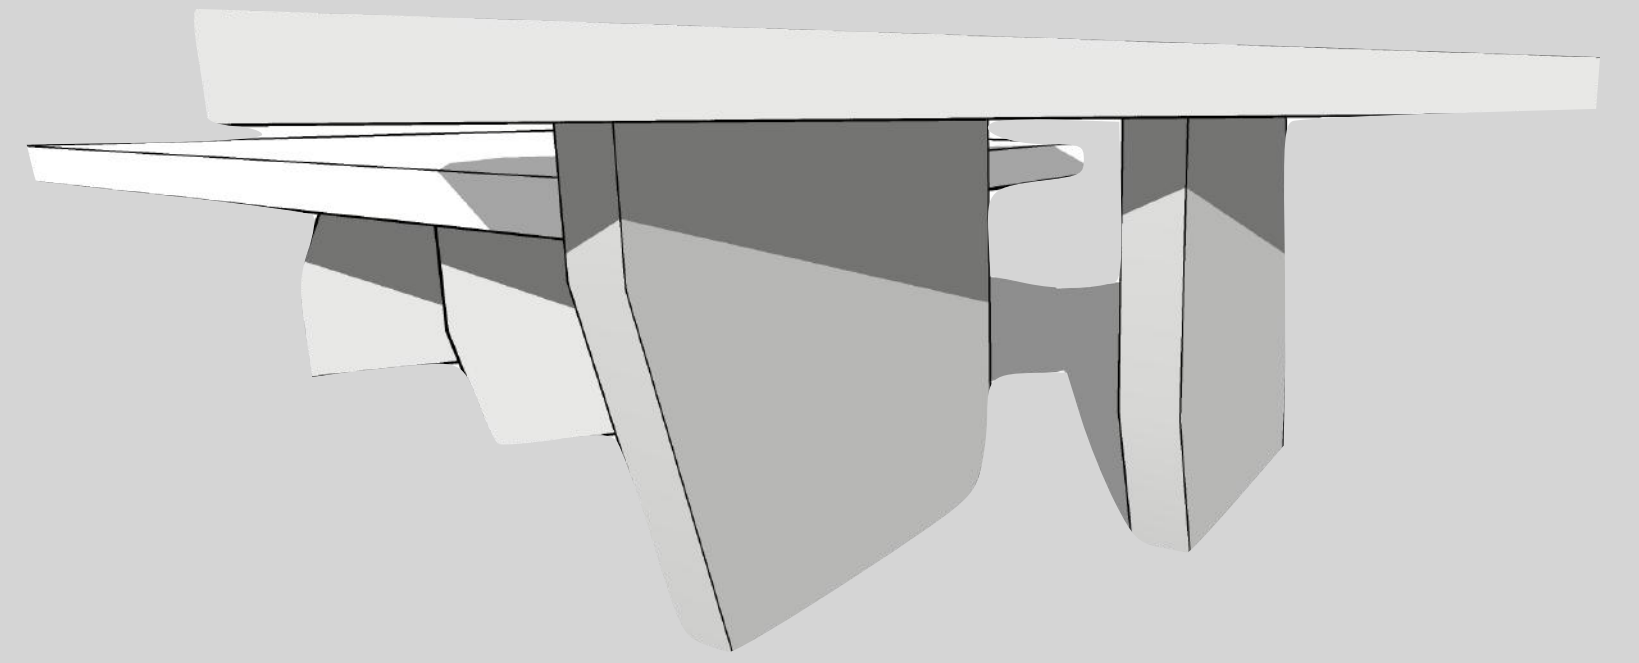

Console with wall mirror

Set of 3 stools

3,6 cm

35 cm

40 cm

42,8 cm

40 cm

40,0 cm

Console + mirror

Console + mirror

Paravent

Dining table

Rotating bed

Set of 2 coffee tables

Office Floor lamp

Office hanging lamp

Small desk

Big office desk