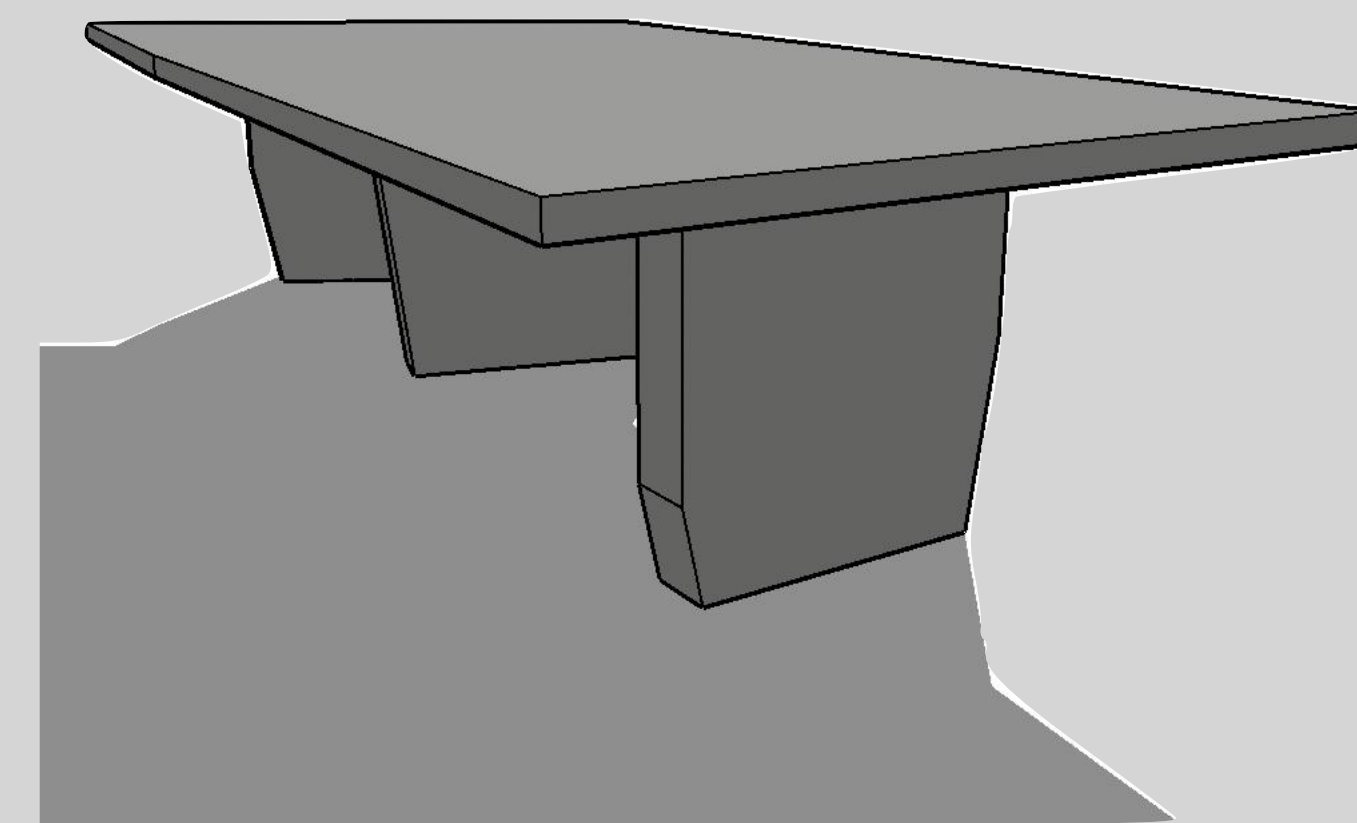

Console with wall mirror

Set of 3 stools

3,6 cm

35 cm

40 cm

42,8 cm

40 cm

40,0 cm

45,6 cm

2,0 cm

4,0 cm

34,6 cm

40,0 cm

2,0 cm

6,6 cm

Set of 3 stools

Trays

Trays

Set of 3 wooden Trays

Set of 3 wooden Trays

Star Wars themed bar

Star Wars themed bar, shelves and mirror

Star Wars themed cinema sofa for 6 people

Set of 3 coffee tables

Console + mirror

Console + mirror

Paravent

Dining table

Rotating bed

Set of 2 coffee tables

Office Floor lamp

Office hanging lamp