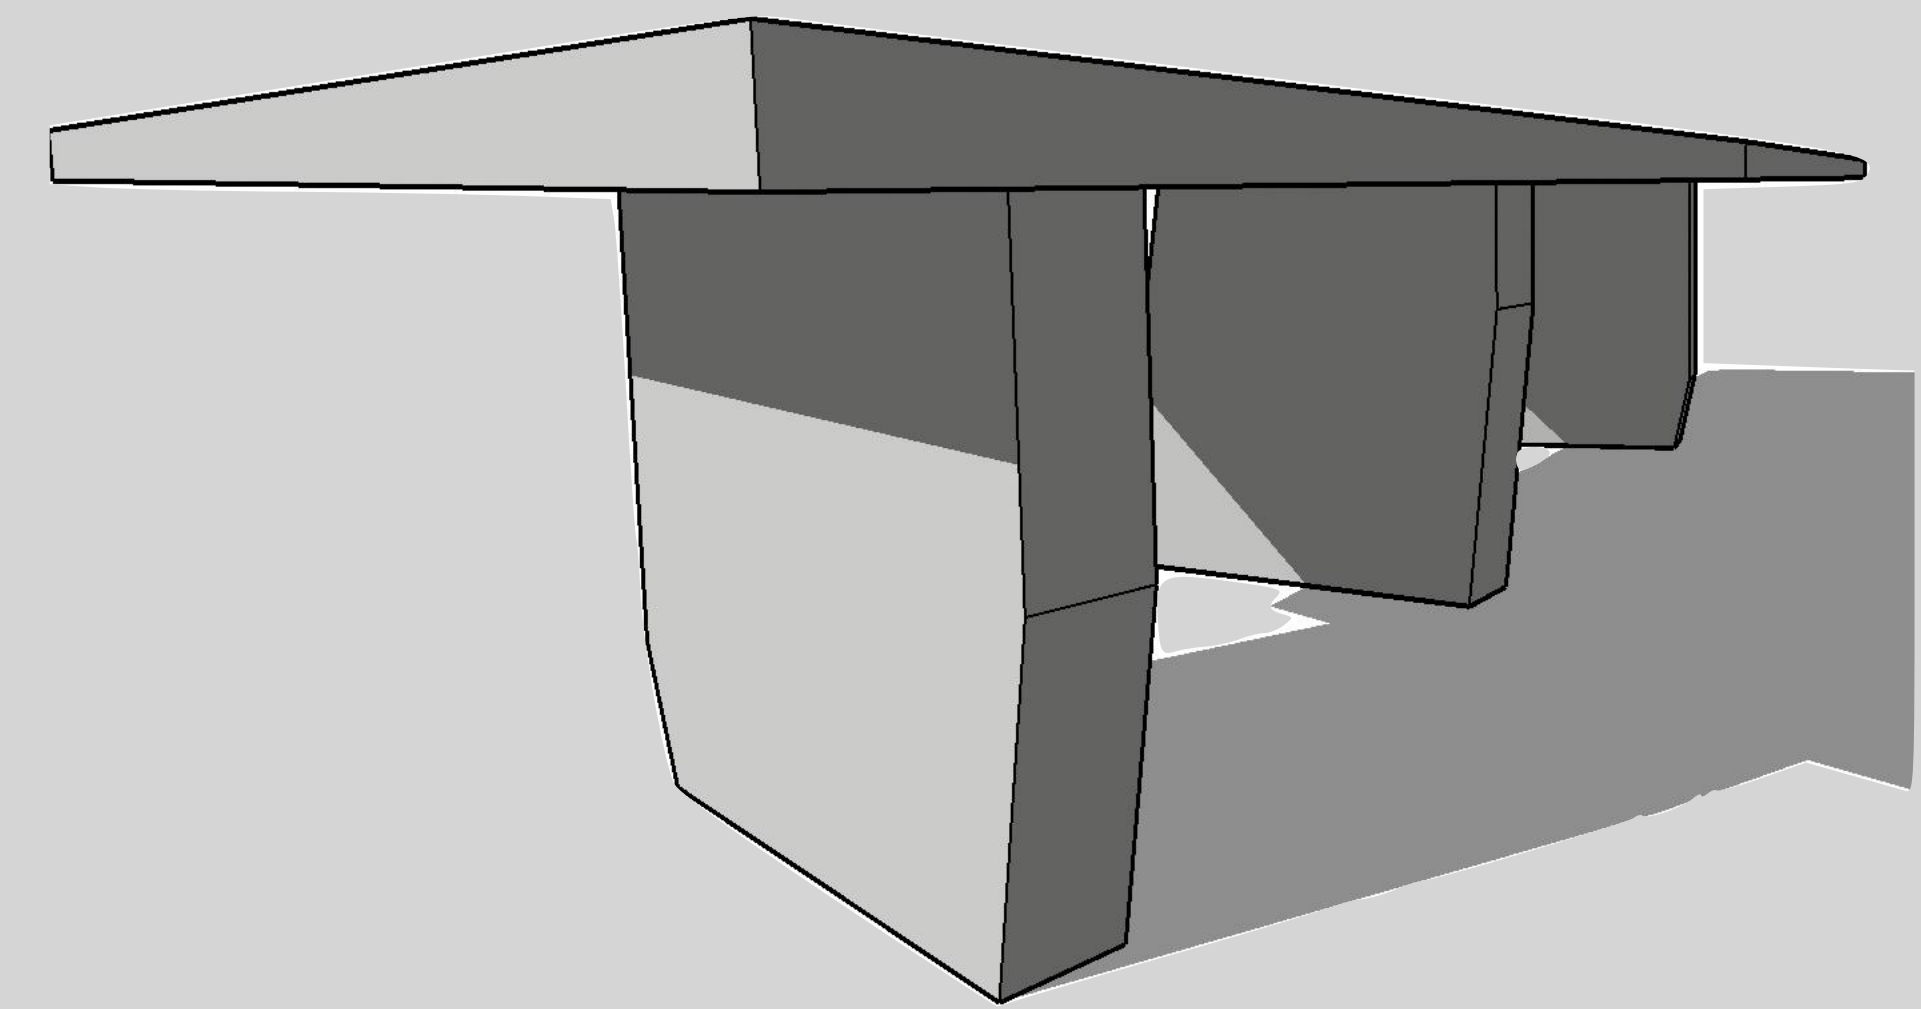

Console with wall mirror

Set of 3 stools

3,6 cm

35 cm

40 cm

42,8 cm

40 cm

40,0 cm

45,6 cm

2,0 cm

4,0 cm

34,6 cm

40,0 cm

2,0 cm

6,6 cm

Set of 3 stools

Console + mirror

Console + mirror

Paravent

Dining table

Rotating bed

Set of 2 coffee tables

Office Floor lamp

Office hanging lamp

Small desk

Big office desk