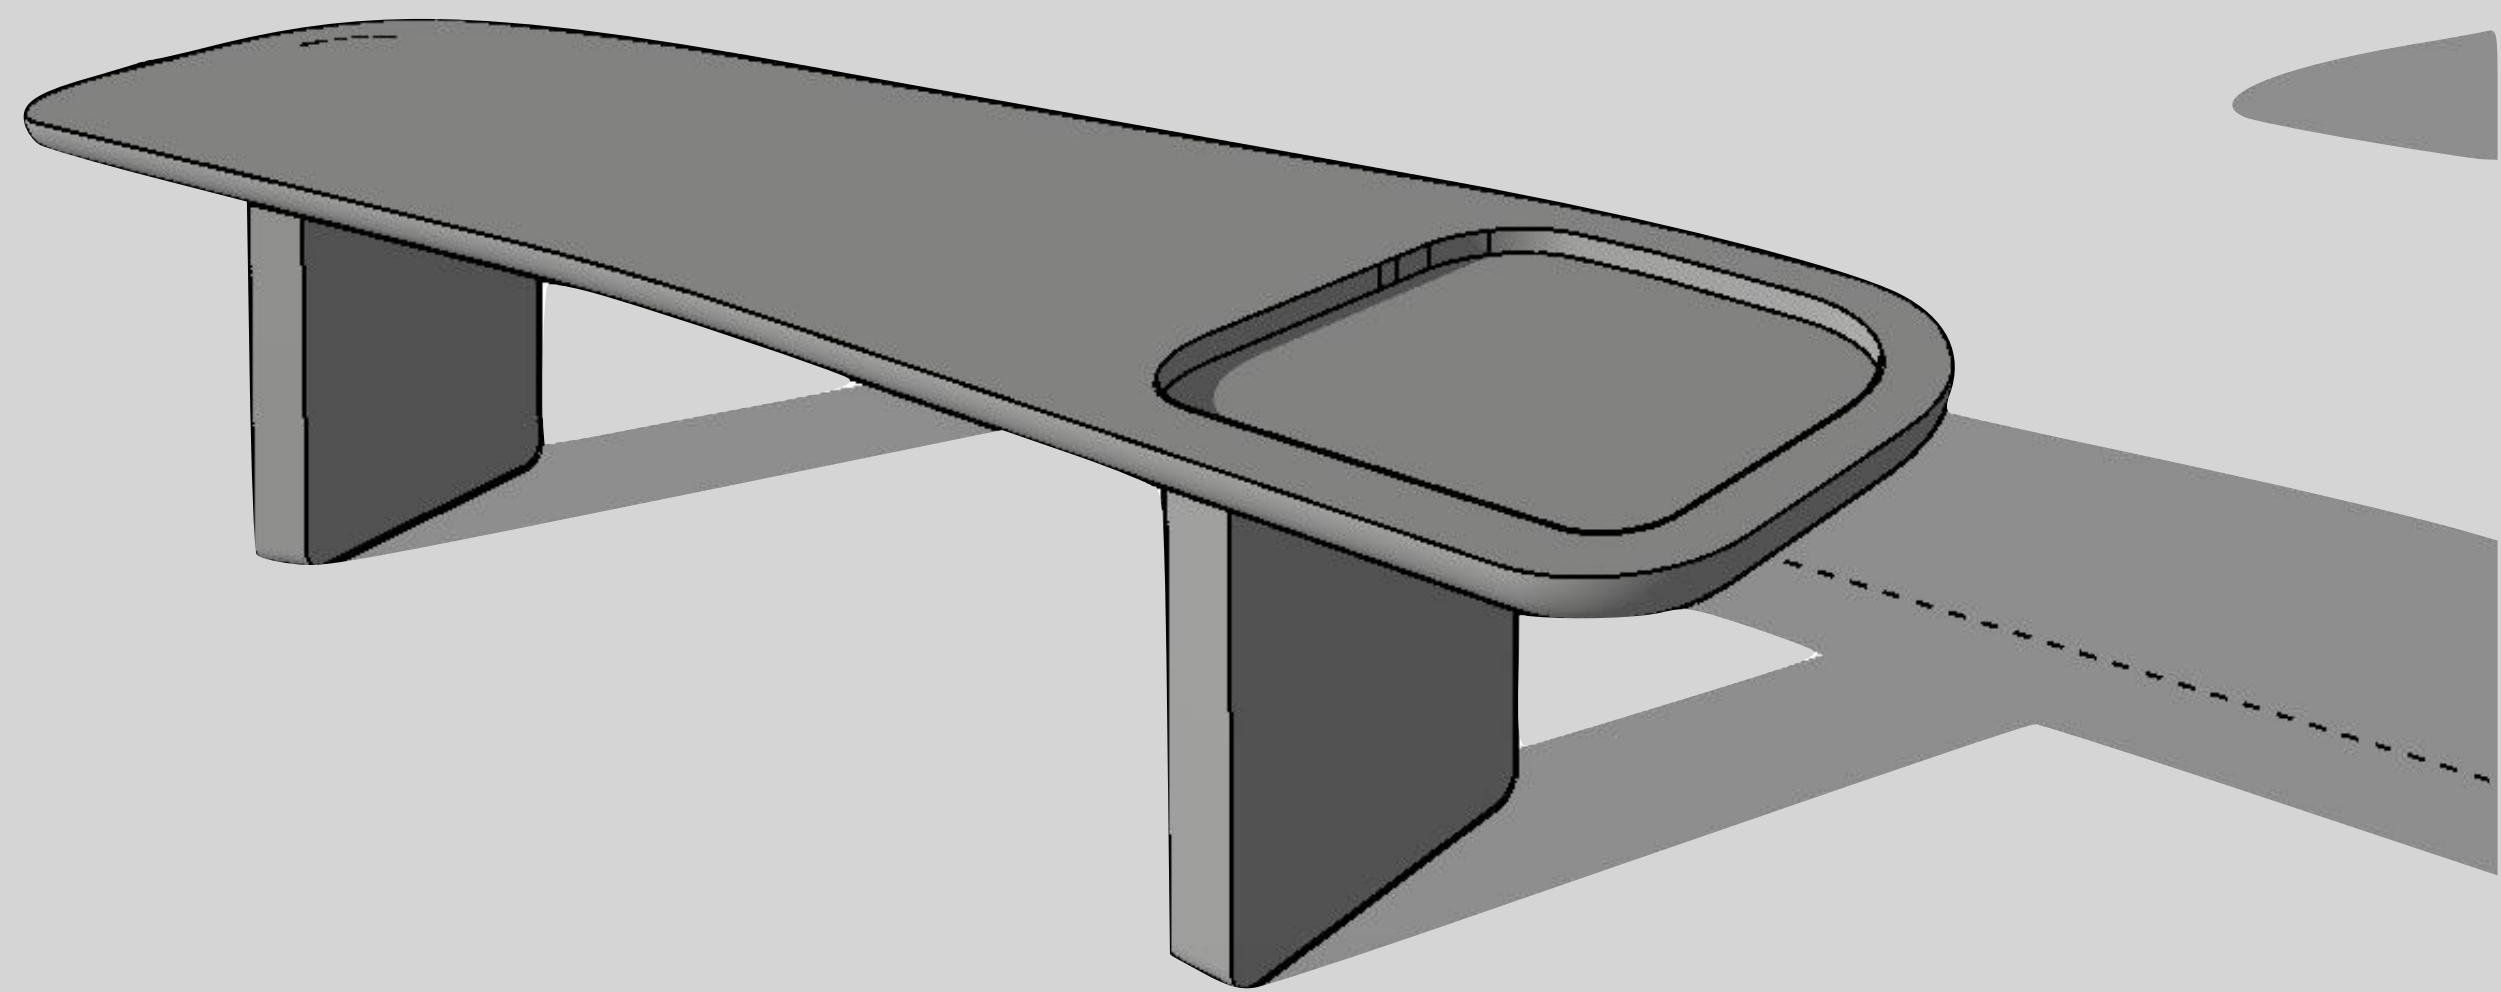

Custom made Furniture

BENCH

Wall mirror

Dining table

Dining table

Desk + Bench

Console

Console

Console with wall mirror

Set of 3 stools

3,6 cm

35 cm

40 cm

42,8 cm

40 cm

40,0 cm

45,6 cm

2,0 cm

4,0 cm

34,6 cm

40,0 cm

2,0 cm

6,6 cm

Set of 3 stools